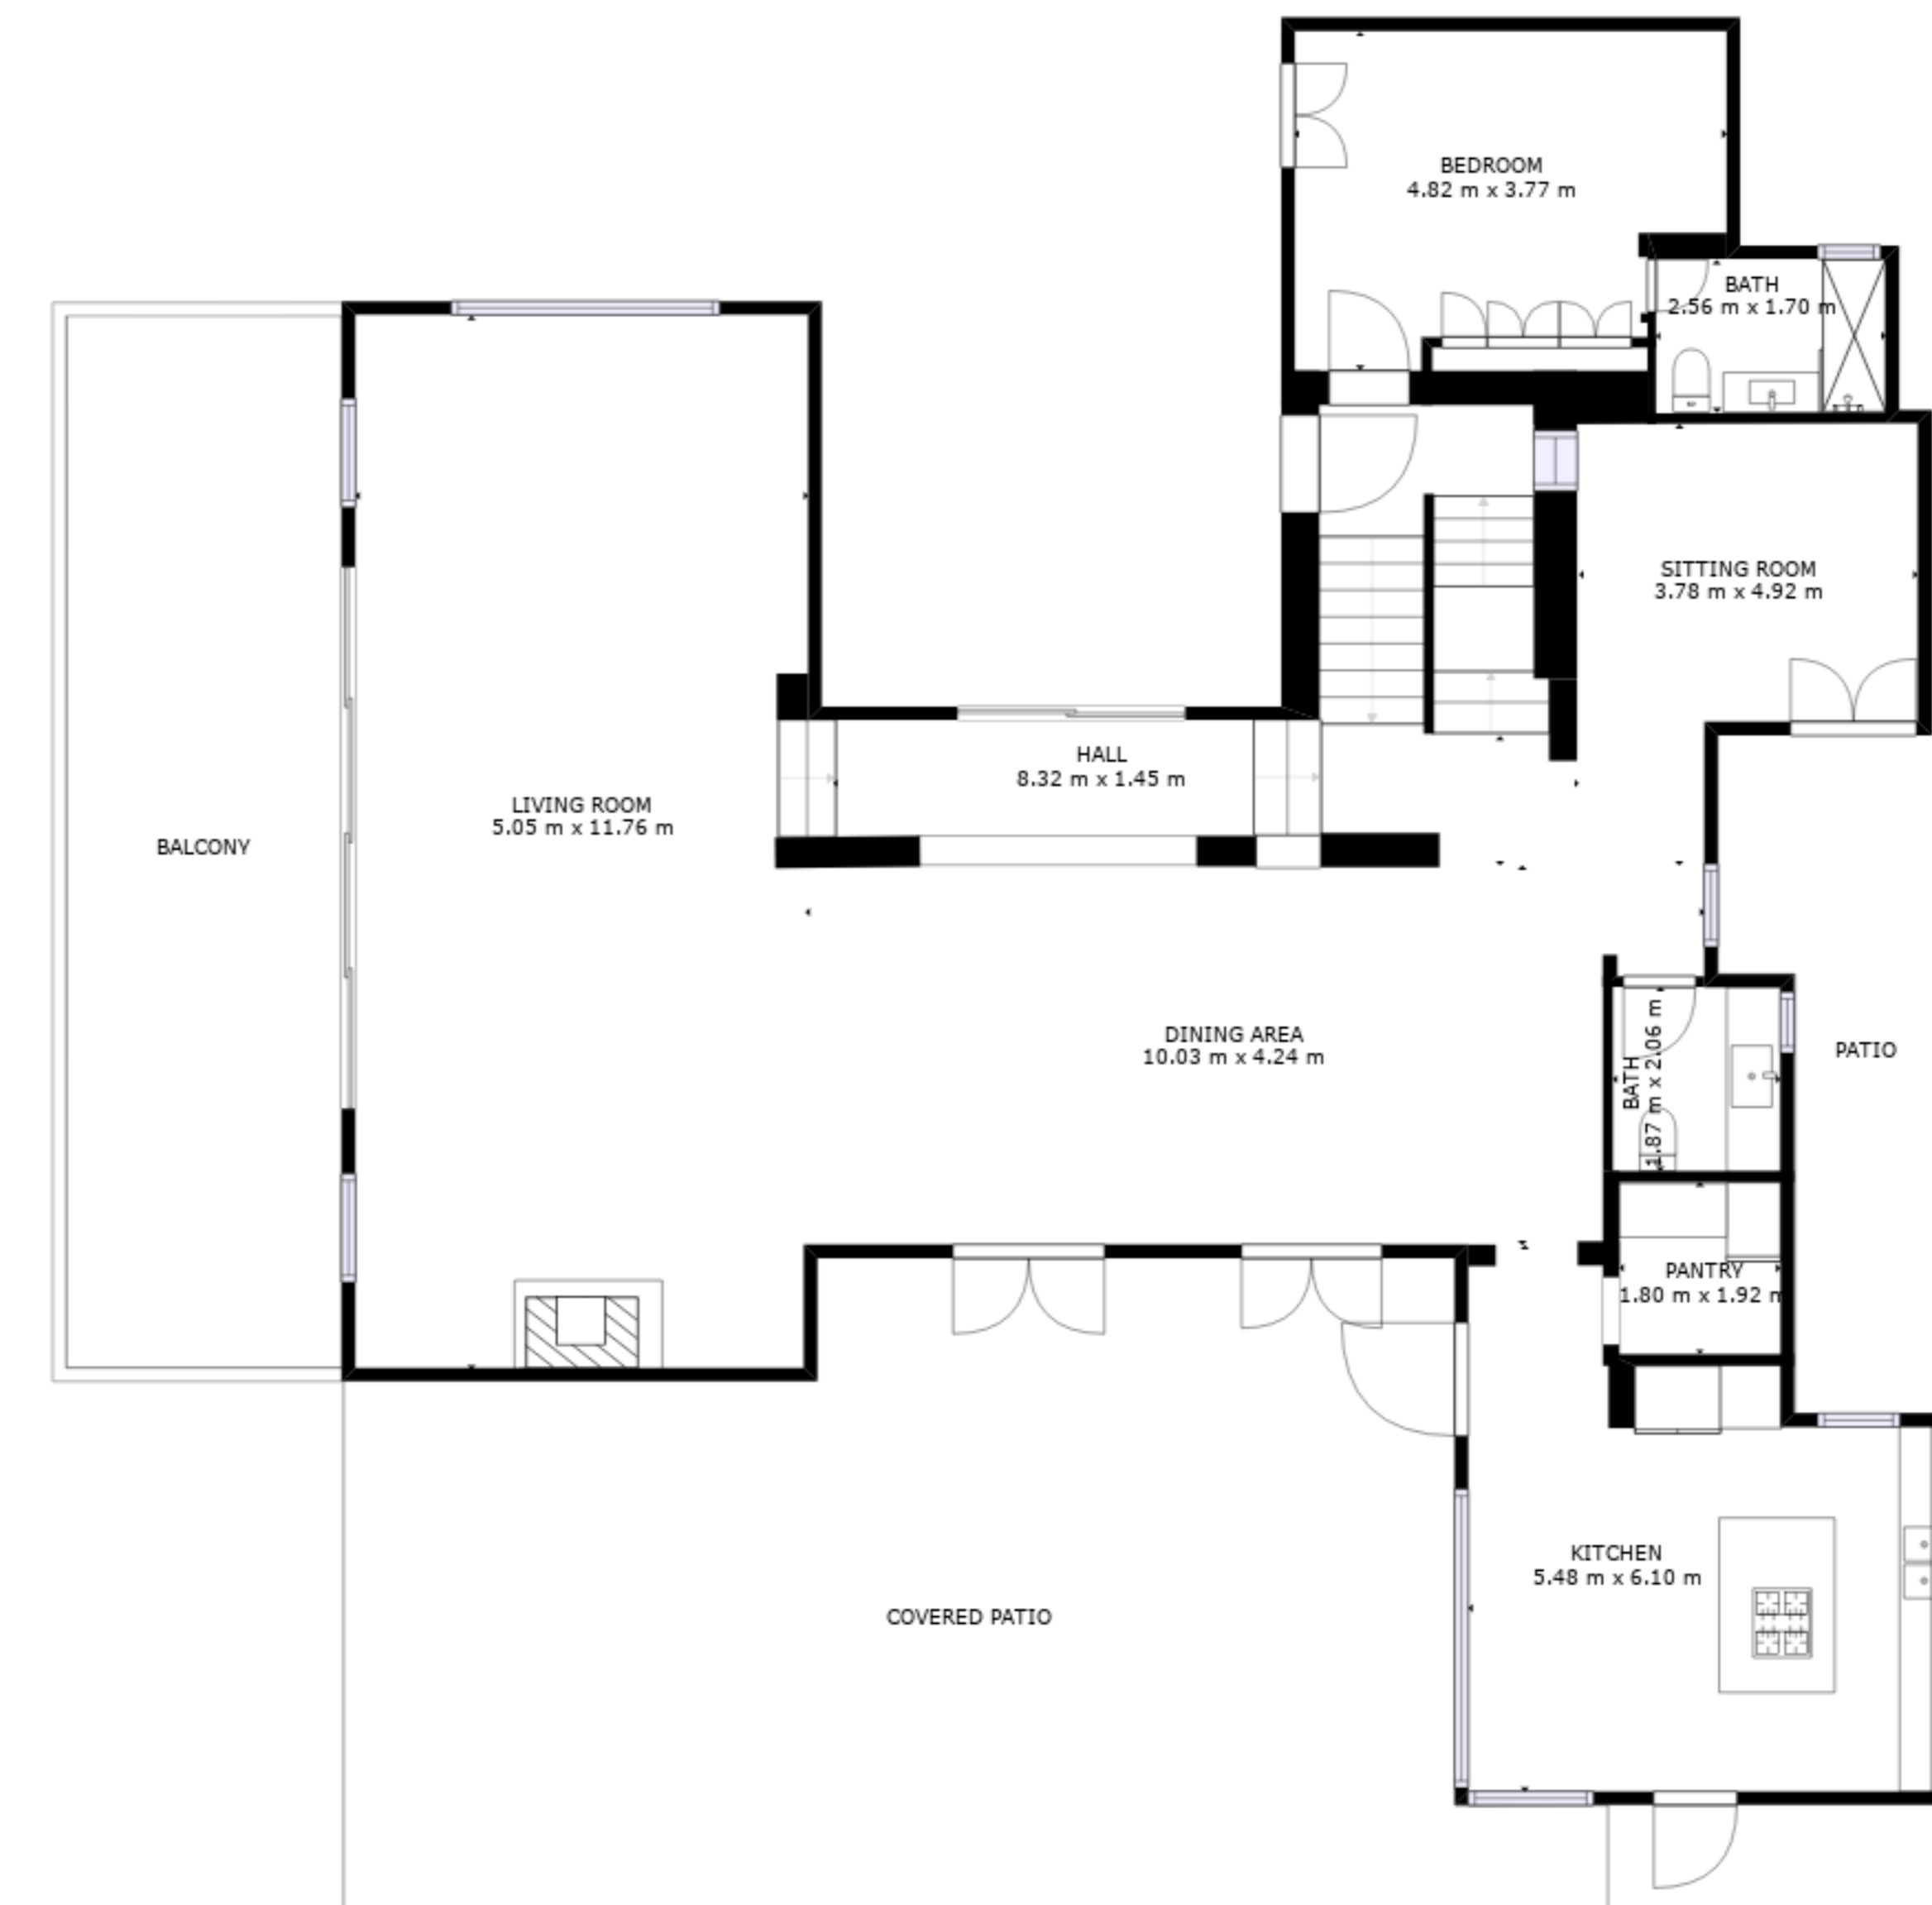

FLOOR 2

FLOOR 4

FLOOR 1

FLOOR 3

GROSS INTERNAL AREA  
 FLOOR 1: 196 m2, FLOOR 2: 35 m2  
 FLOOR 3: 196 m2, FLOOR 4: 135 m2  
 EXCLUDED AREAS: , PATIO: 138 m2  
 BALCONY: 36 m2  
 TOTAL: 562 m2

SIZES AND DIMENSIONS ARE APPROXIMATE, ACTUAL MAY VARY.