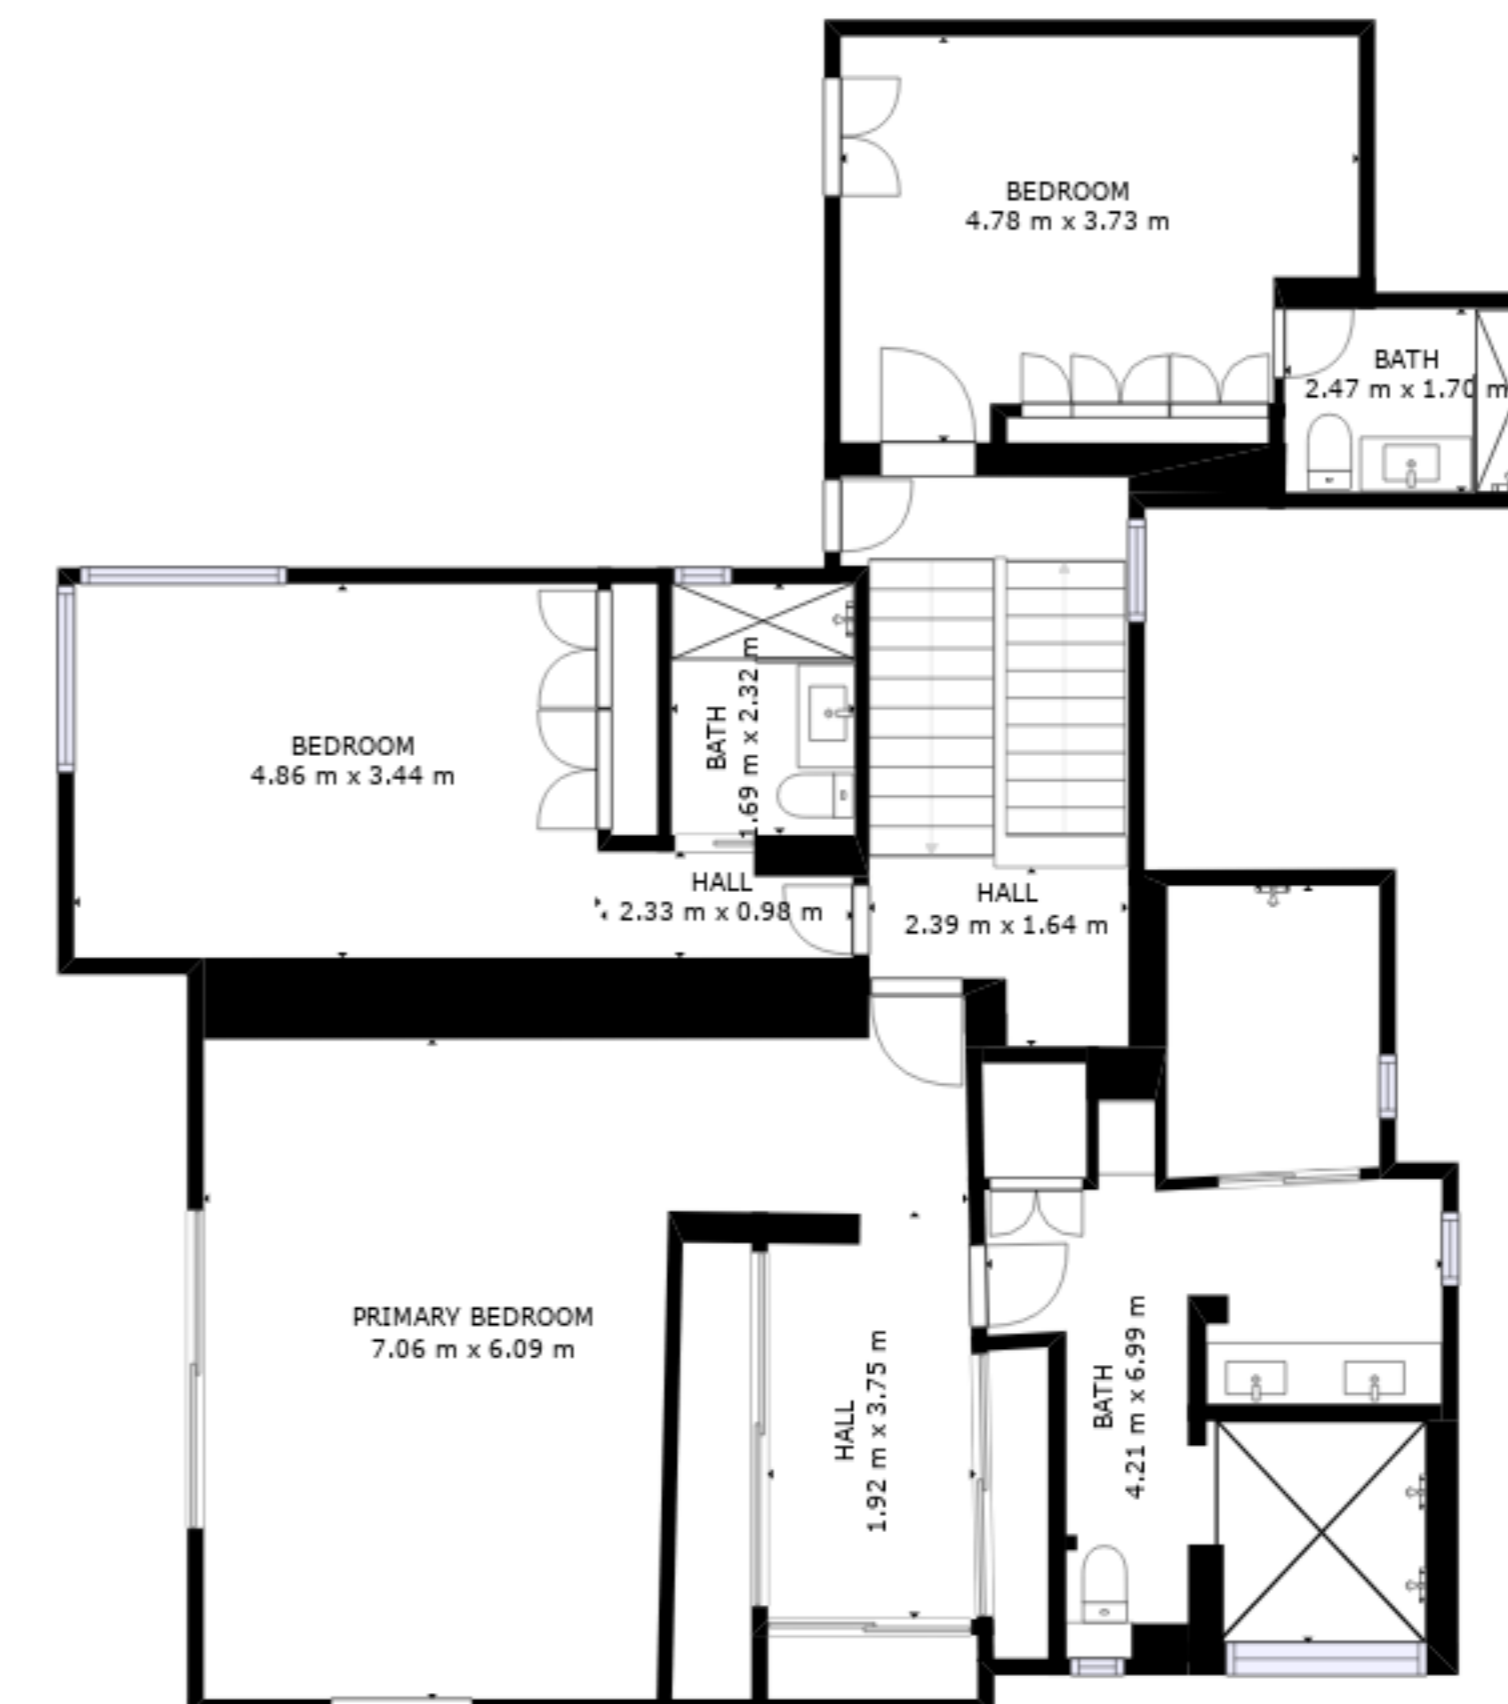

FLOOR 2

FLOOR 4

FLOOR 1

FLOOR 3

GROSS INTERNAL AREA  
 FLOOR 1: 196 m2, FLOOR 2: 35 m2  
 FLOOR 3: 196 m2, FLOOR 4: 135 m2  
 EXCLUDED AREAS: , PATIO: 138 m2  
 BALCONY: 36 m2  
 TOTAL: 562 m2

SIZES AND DIMENSIONS ARE APPROXIMATE, ACTUAL MAY VARY.