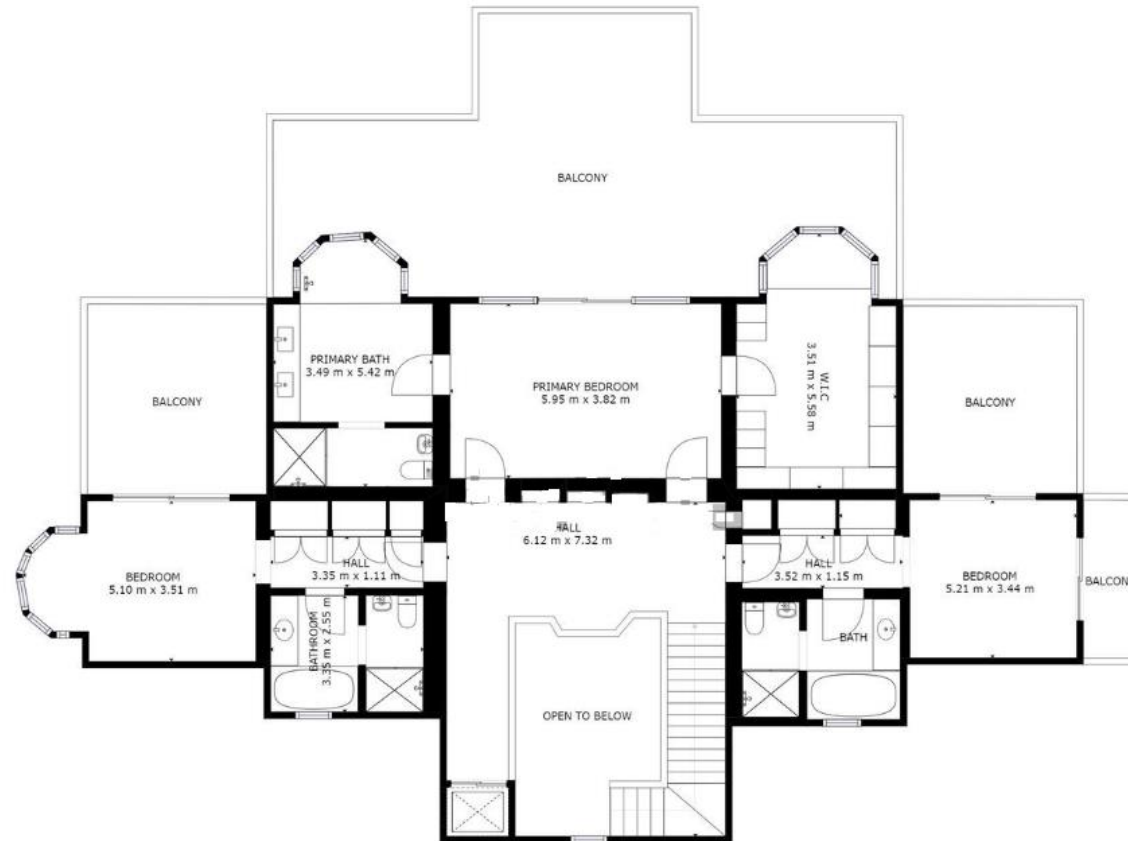

GROSS INTERNAL AREA
 FLOOR 1: 120 m², FLOOR 2: 146 m²
 FLOOR 3: 163 m², EXCLUDED AREAS:
 GARAGE: 48 m²
 TOTAL: 429 m²
 SIZES AND DIMENSIONS ARE APPROXIMATE, ACTUAL MAY VARY.

FLOOR 1

GROSS INTERNAL AREA
 FLOOR 1: 120 m², FLOOR 2: 146 m²
 FLOOR 3: 163 m², EXCLUDED AREAS:
 GARAGE: 48 m²
 TOTAL: 429 m²

SIZES AND DIMENSIONS ARE APPROXIMATE, ACTUAL MAY VARY.

FLOOR 3

FLOOR 2

GROSS INTERNAL AREA
 FLOOR 1: 120 m², FLOOR 2: 146 m²
 FLOOR 3: 163 m², EXCLUDED AREAS:
 GARAGE: 48 m²
 TOTAL: 429 m²
 SIZES AND DIMENSIONS ARE APPROXIMATE, ACTUAL MAY VARY.