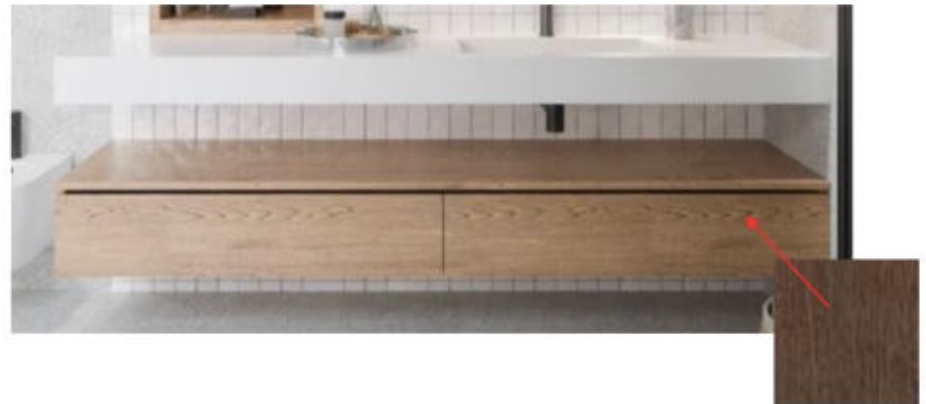

MASTER BATHROOM

- Toilet GALASSIA Brand, mod. DREAM RIMLESS
- Push button GEBERIT Brand mod. SIGMA30 White
- Valve BRUMA Brand, mod. LEAF color SUNSET

- Hand Basin DURIAN, doble sink 180x50x14H
- Furniture MAPINI, mod. RANDA FLAT ROBLE TEKA OSCURA 180X50X32H
- Mirrow with LED 180x90H
- Tap BRUMA, mod. LEAF color SUNSET