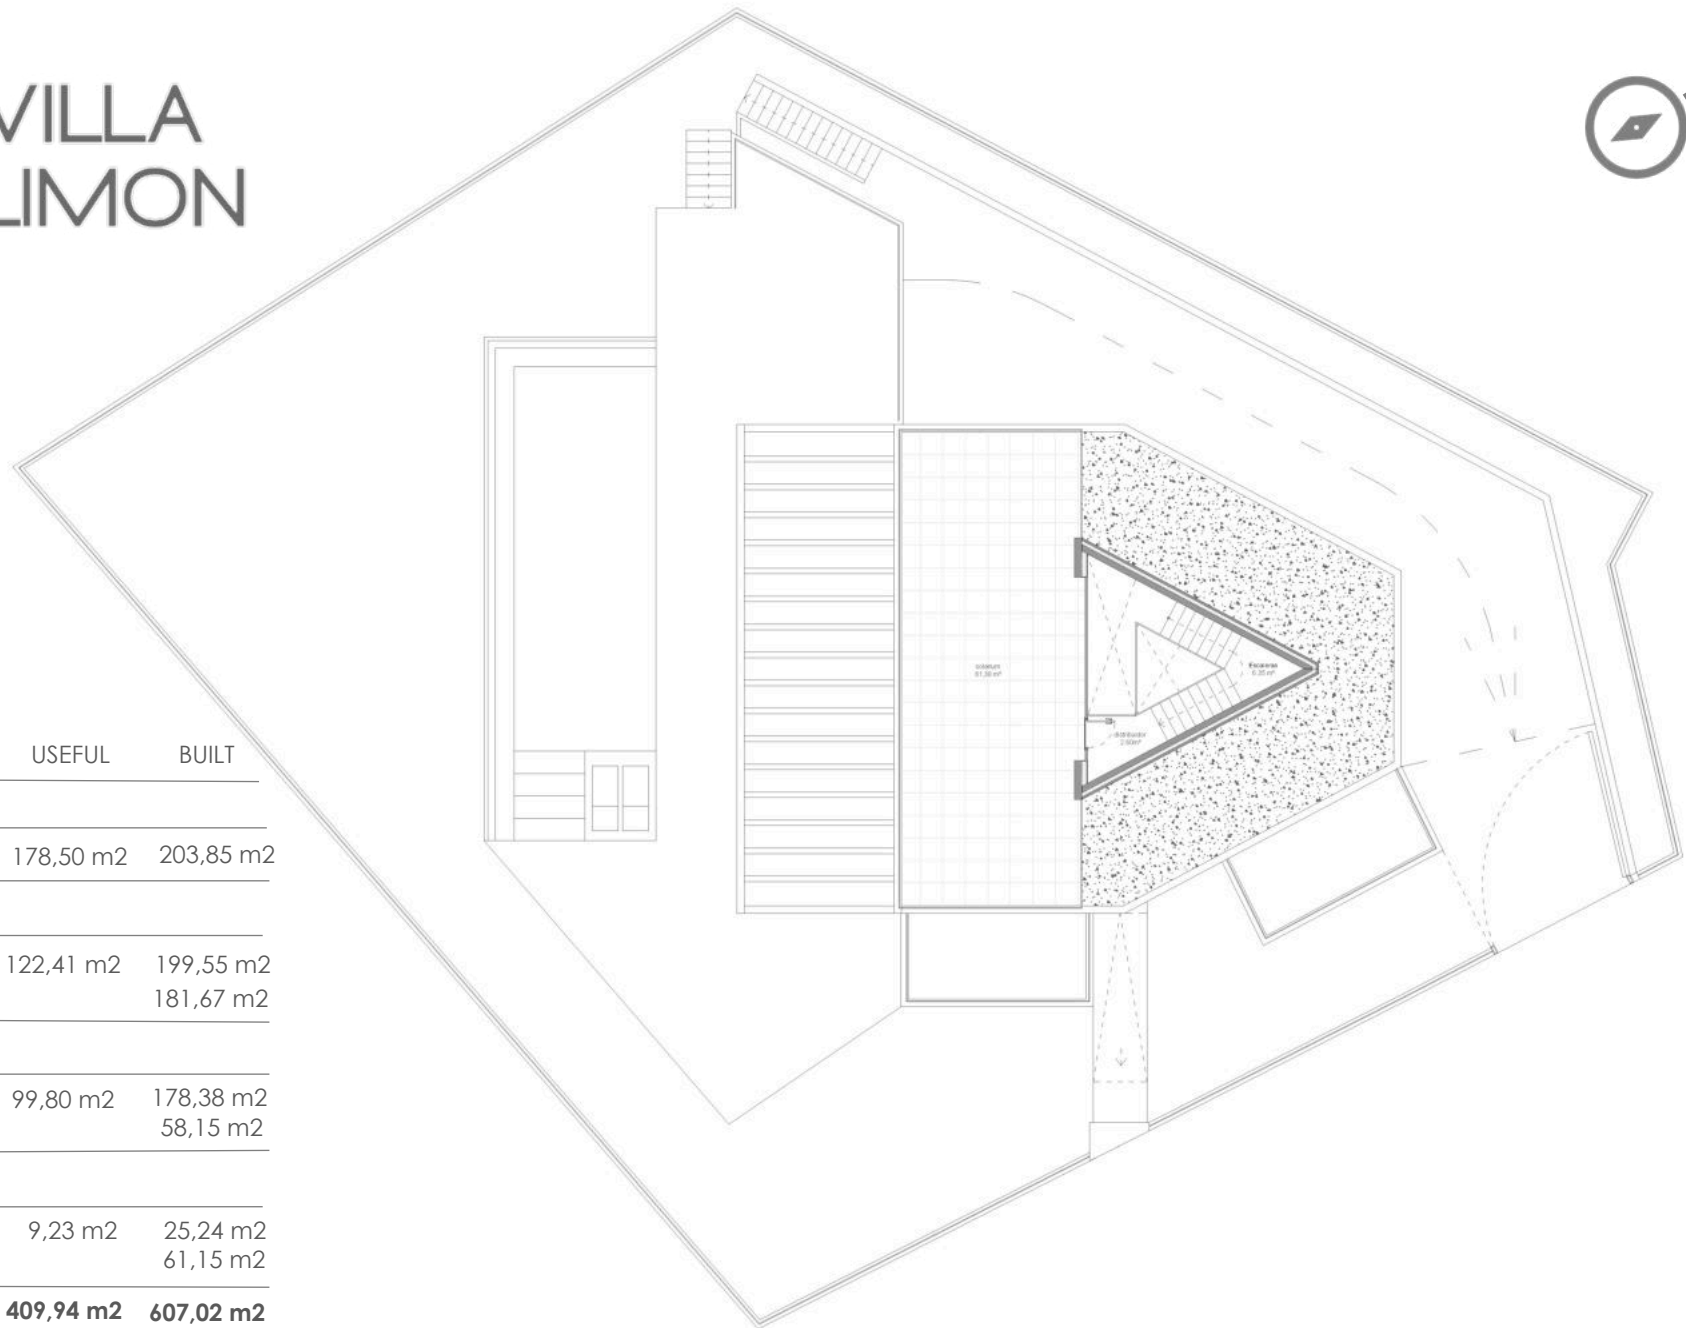

VILLA LIMON

USEFUL   BUILT

BASEMENT

LIVING AREA   178,50 m²   203,85 m²

GROUND FLOOR

LIVING AREA   122,41 m²   199,55 m²
TERRACES   181,67 m²

FIRST FLOOR

LIVING AREA   99,80 m²   178,38 m²
TERRACES   58,15 m²

SOLARIUM

LIVING AREA   9,23 m²   25,24 m²
TERRACES   61,15 m²

TOTAL LIVING AREA   409,94 m²   607,02 m²
TOTAL TERRACES   300,97 m²
PLOT   981 m²

SOLARIUM