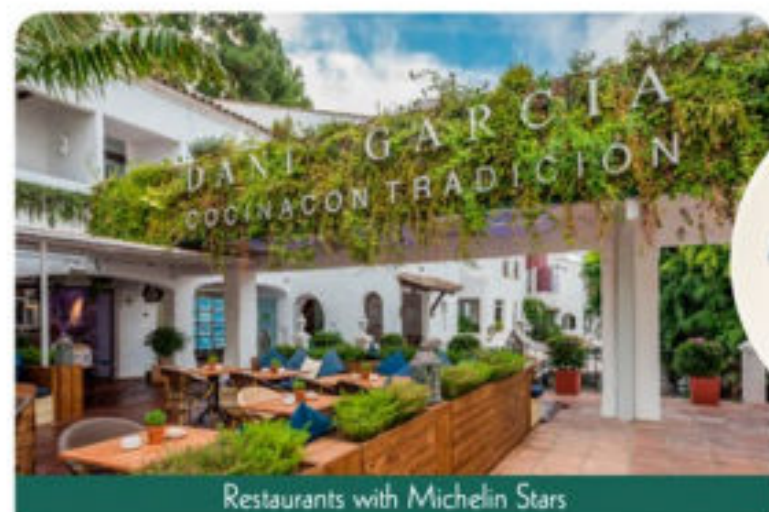

And do not forget the world-famous Puerto Banús, a unique port in Spain where you find yachts, high-end cars and luxury stores open until midnight.

Restaurants with Michelin Stars

Puerto Banús

Marbella

Besides, the Costa del Sol is also known as the Costa del Golf. With more than 70 courses at your disposal, why wait for the season to start, you can now play every day.