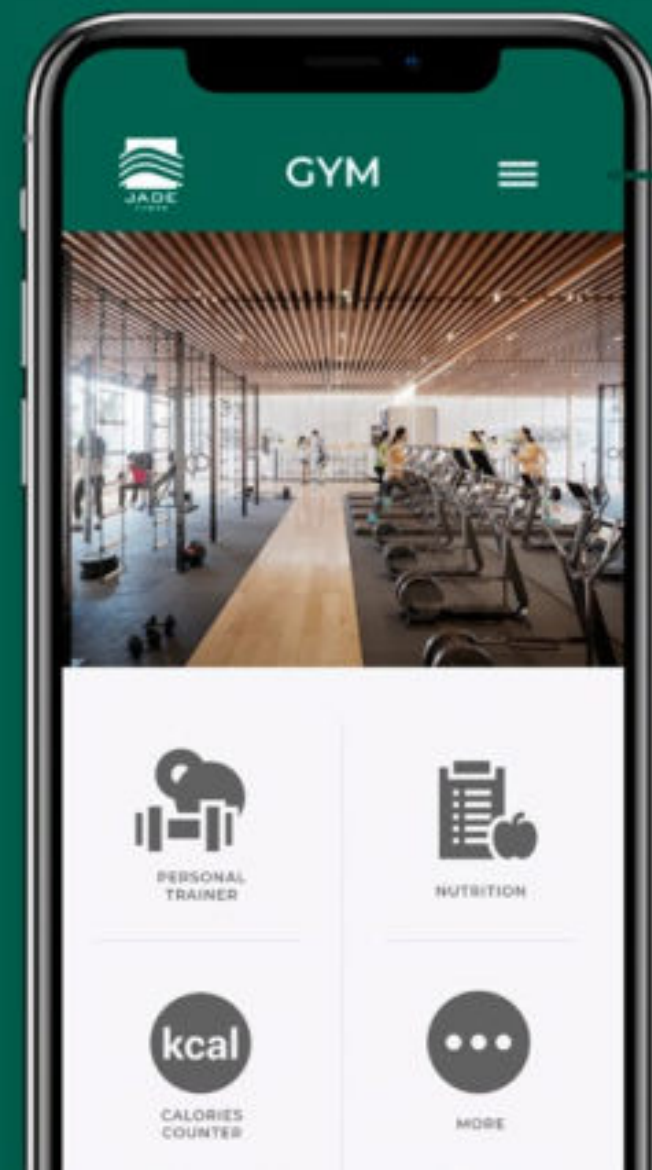

Book common areas:
SPA, gastro-bar, cinema
room, fitness studio, co-
working, gym...

Enjoy your exclusives
facilities without wasting a
minute of your time.

WHAT CAN IT DO FOR YOU?

LEISURE :

Fill your leisure time with all the exciting activities available in your area at a discounted price.

- Boat rental
- Luxury Restaurant reservations
- Tee time booking on some of the best golf courses in the area.
- Helicopter ride
- Private jet
- Concert and theatre tickets
- Horseback riding

JADE TOWER COMMUNITY:

-Language meetups: Exchange activities within the community: swap dance lessons for computer lessons, or French lessons, join other runners in their morning jog along the beach, find a cooking classmate...

-Community documentation: records, receipts, insurance policies...

EV CHARGER:

- Check whether your electric car needs recharging from the comfort of your living room with the Jade Tower App