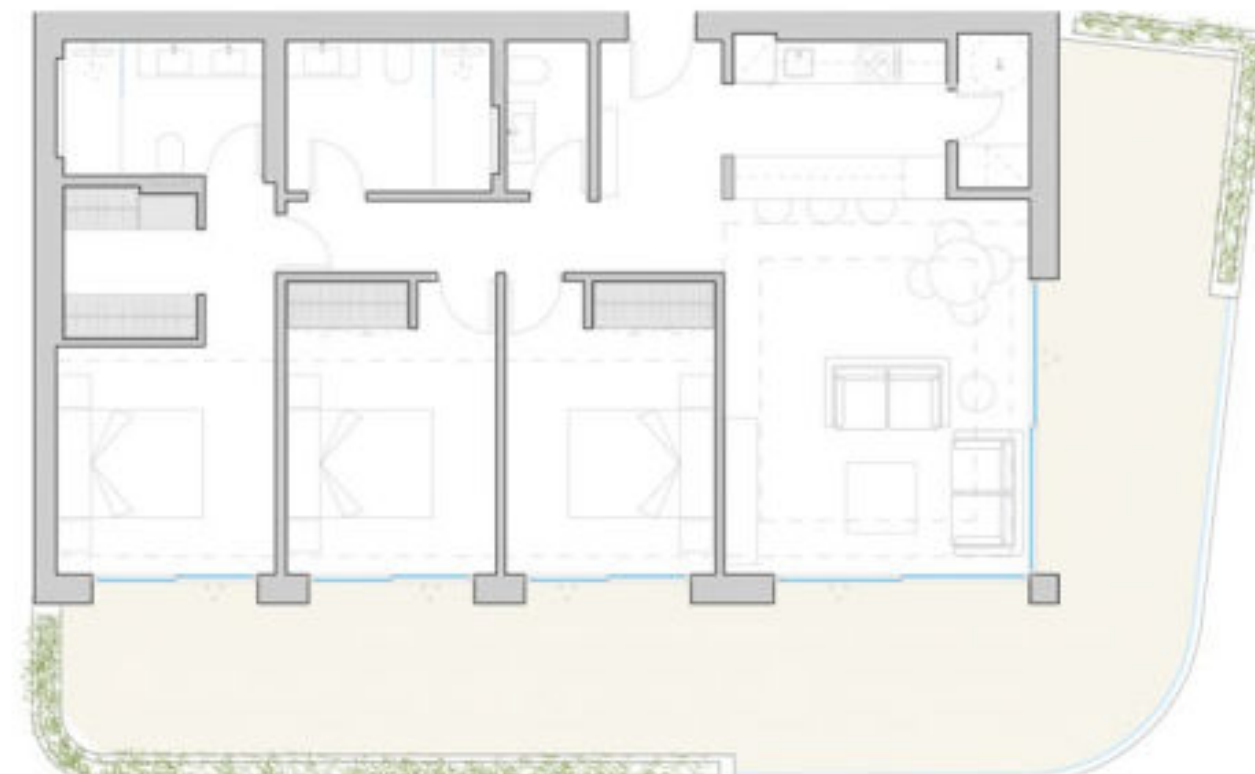

2

Total useful  
area BOJA  
79,64 m<sup>2</sup>

Total built  
area BOJA  
112,29 m<sup>2</sup>

Built  
Terrace

27,18 m<sup>2</sup>

APARTMENT TYPE | | 3 BEDROOMS

Bedrooms

3