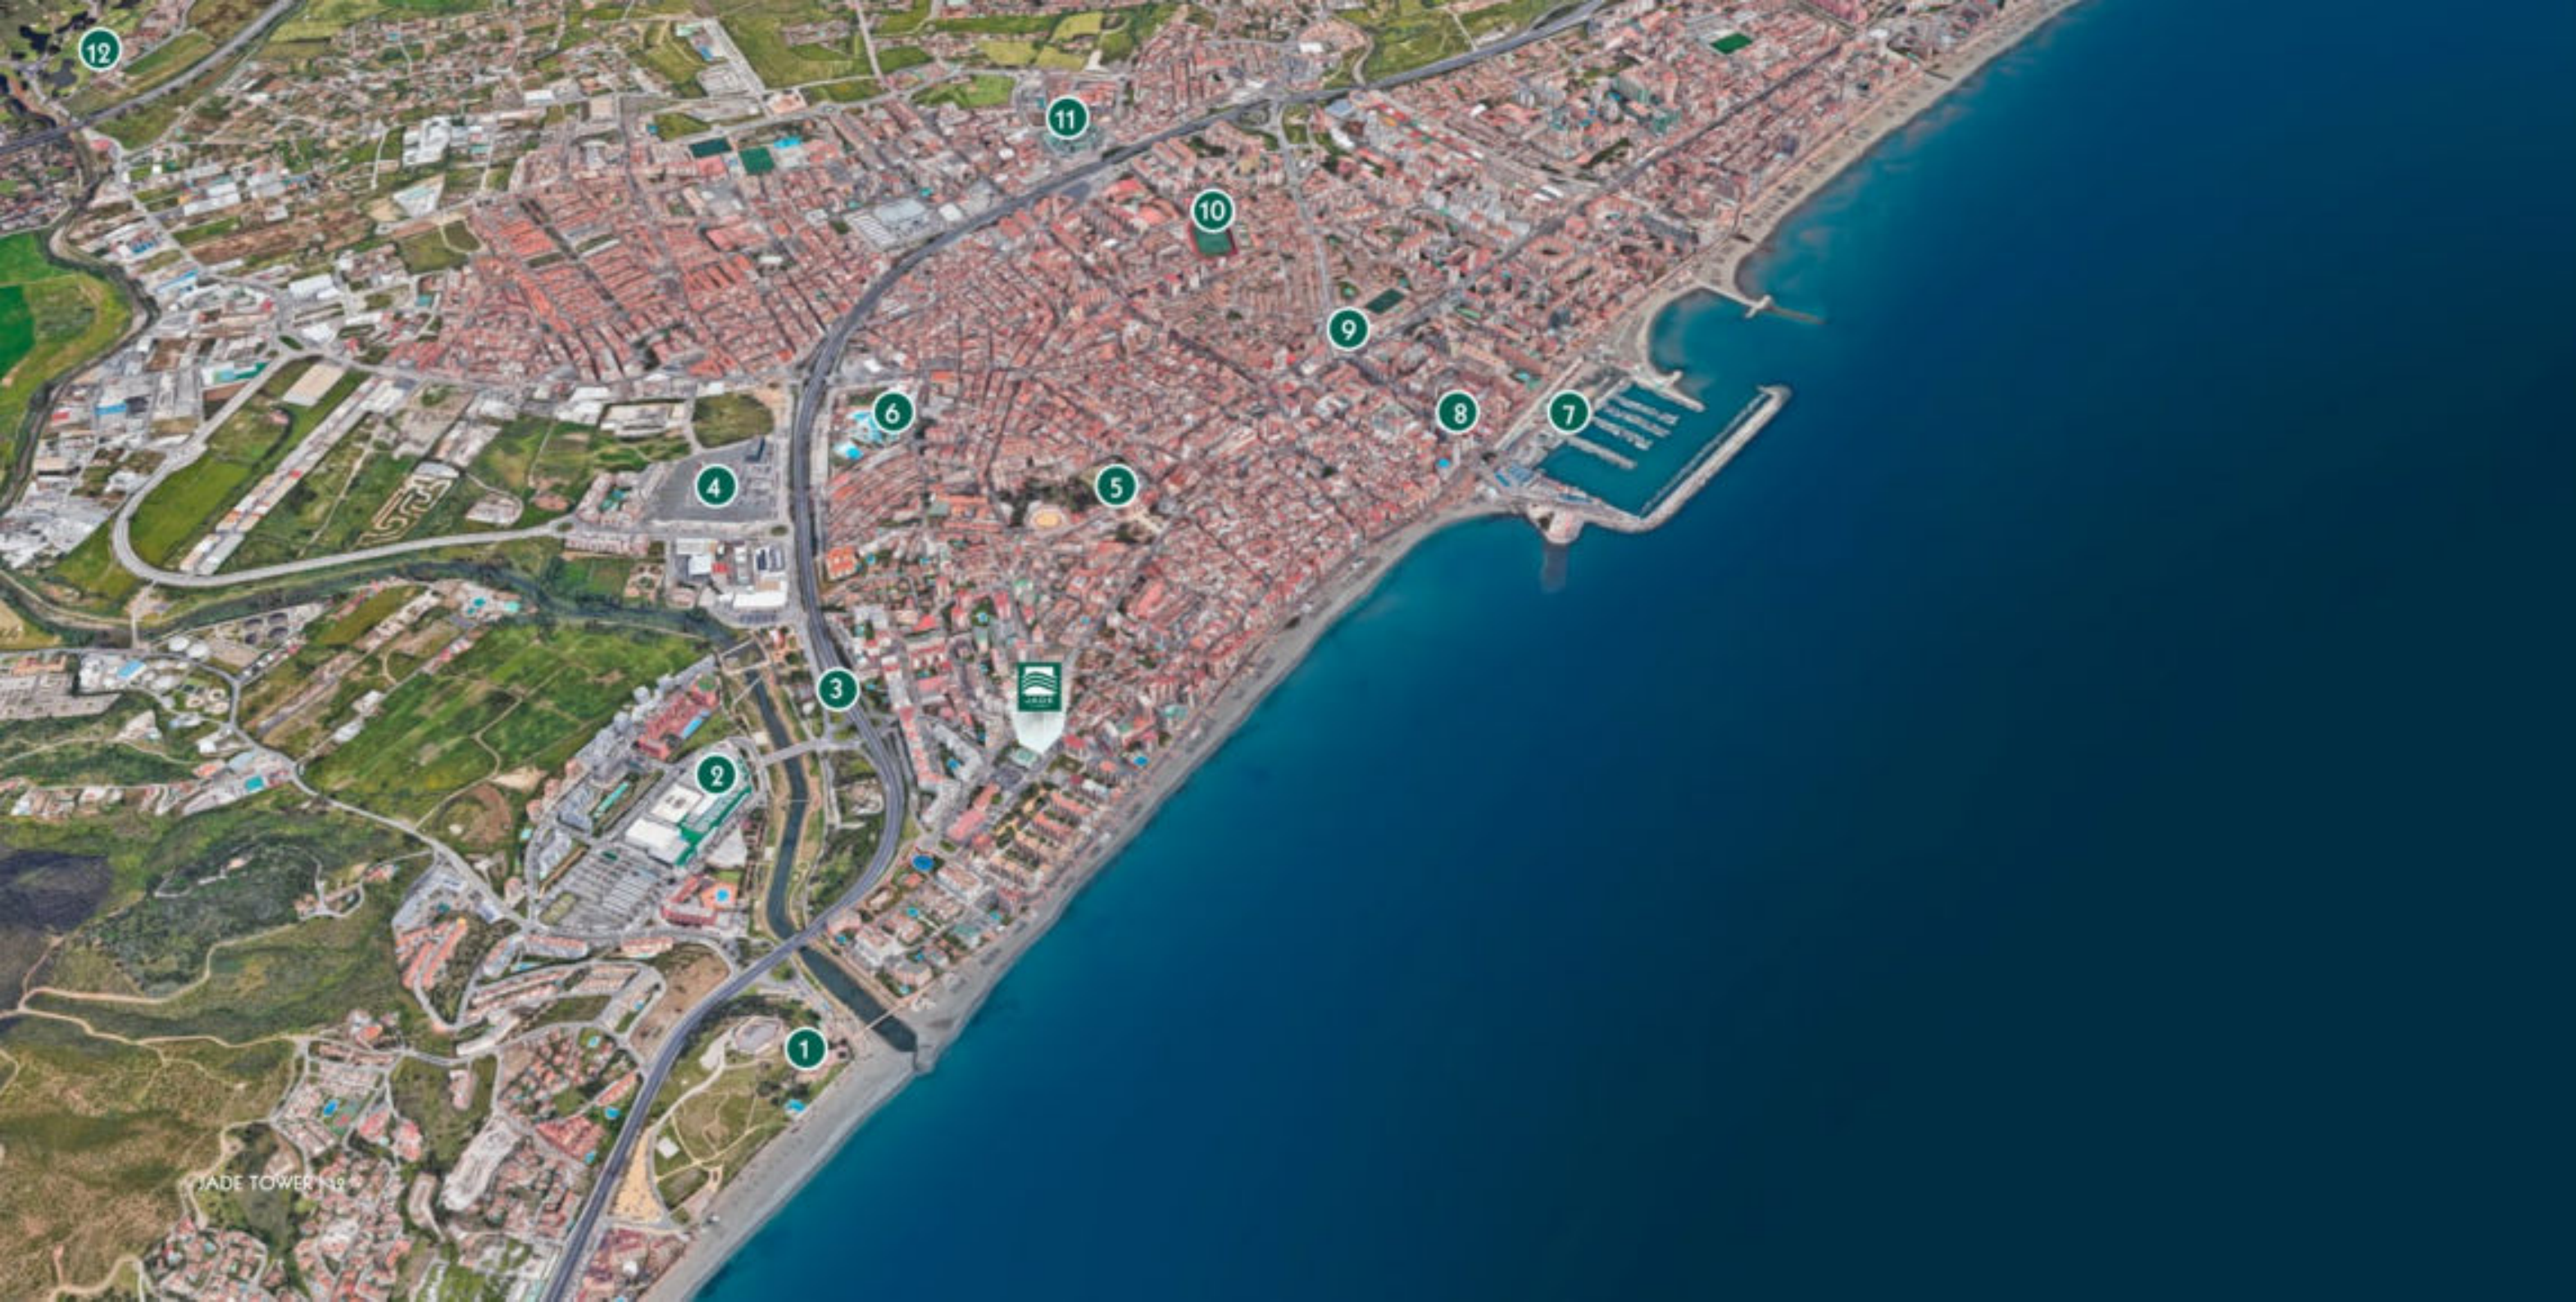

Stroll through the old town of Malaga and discover its hidden corners, visit the Cathedral, the Alcazaba, Picasso Museum, famous beach La Malagueta and much more.

Golf

Beaches

Beach Club

Old Town of Malaga

## JADE TOWER

1	Sohail Castle
2	Miramar Shopping Center
3	River Park
4	Miramar Comercial Park
5	Bioparc
6	Aquamijas
7	Seaport
8	Theater Varietés
9	Train Station
10	Sports Complex
11	Corte Ingles
12	Mijas Golf

# FUENGIROLA

Fuengirola is only 20 minutes by car from Malaga to the east and from Marbella to the west. This ever-growing city is home to many nationalities and its leisure activities are suited for all ages and preferences.

The sea at your feet: Jade Tower is located in the heart of Fuengirola, just 100m from the beach. Enjoy the privilege of living close to the sea, with countless hours of sunshine and warm temperatures throughout the year. Enjoy the outdoor life, feel the sea breeze on your skin while watching the sunset from a beach club savouring the best cuisine.