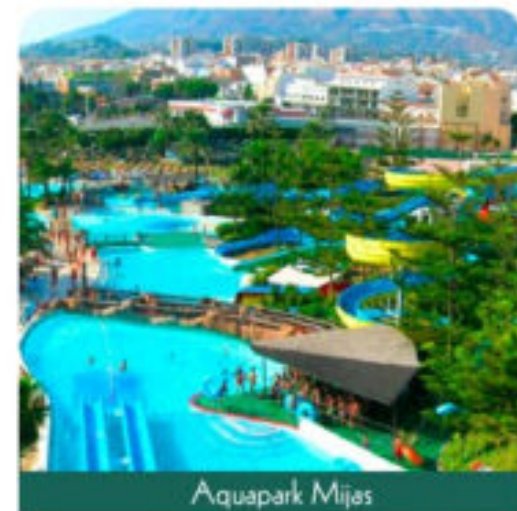

FUENGIROLA

Fuengirola is only 20 minutes by car from Malaga to the east and from Marbella to the west. This ever-growing city is home to many nationalities and its leisure activities are suited for all ages and preferences.

From guided tours to parks, zoos, water activities, internationally-renowned gastronomy, shopping centres and much more. Learn more about some of the rarest species on the planet at Bioparc Fuengirola, visit the magnificent mozarabic Sohail Castle, enjoy a theatre play in English or go shopping at the Miramar Shopping Centre where you will find a wide variety of shops and restaurants.

The sea at your feet: Jade Tower is located in the heart of Fuengirola, just 100m from the beach. Enjoy the privilege of living close to the sea, with countless hours of sunshine and warm temperatures throughout the year. Enjoy the outdoor life, feel the sea breeze on your skin while watching the sunset from a beach club savouring the best cuisine.

WALKING DISTANCES

- Beach: 1 min
- Restaurant: 1 min
- Supermarket: 1 min
- Pharmacy: 1 min
- Public School: 1 Min
- Park: 2 min
- Miramar Shopping C: 8 min
- Seaport: 13 min
- Sohail Castle: 15 min