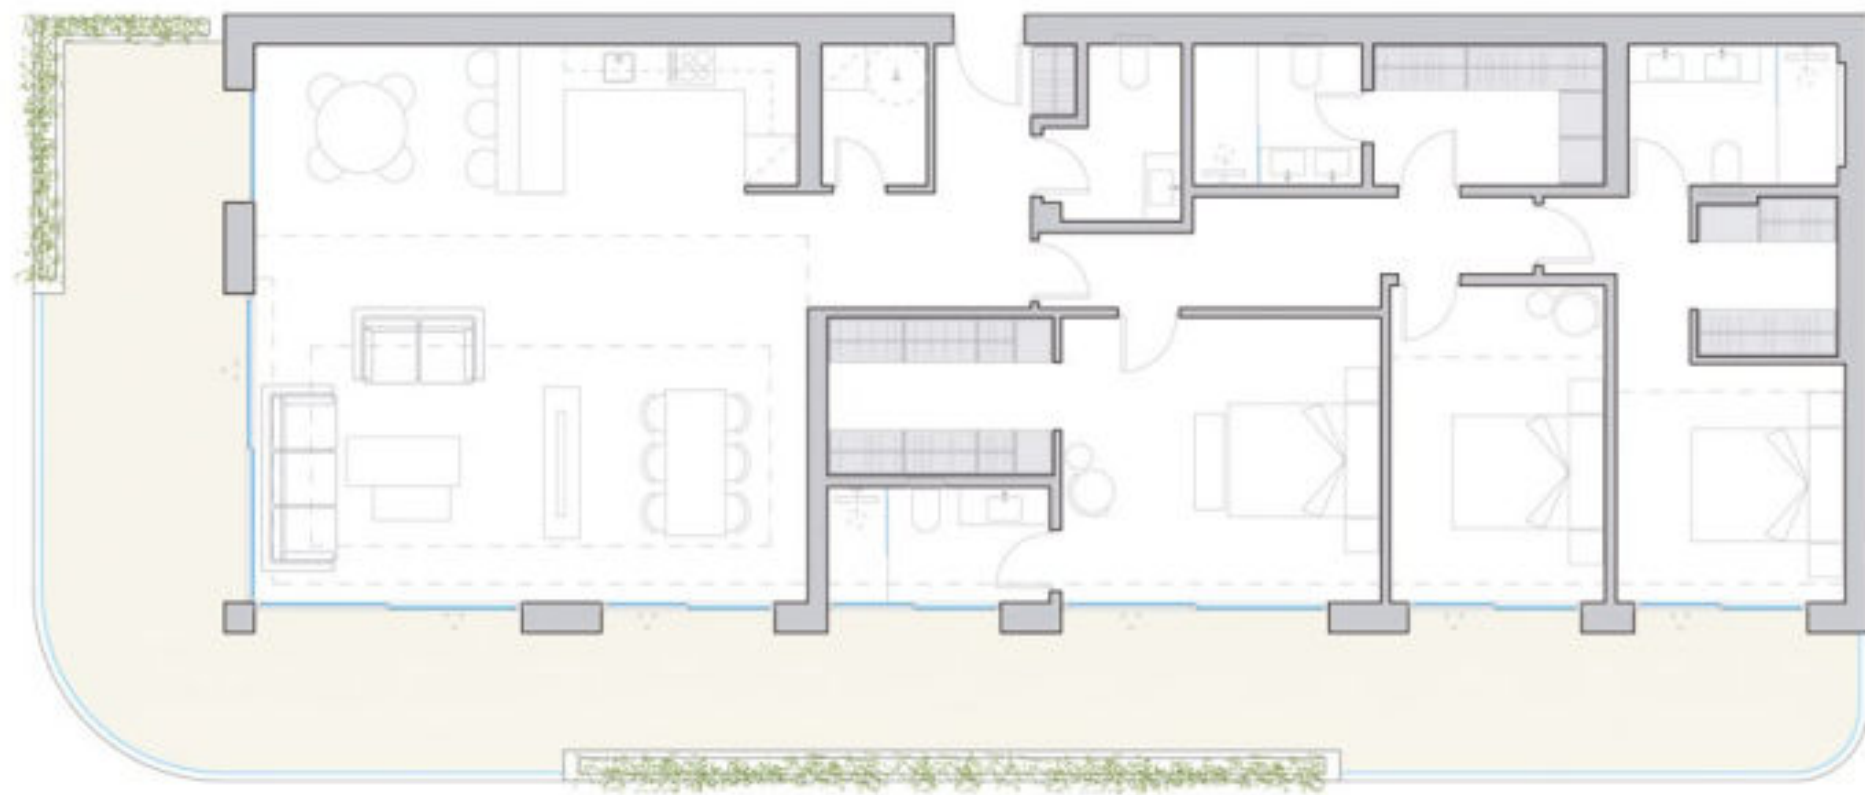

APARTMENT TYPE | | DELUXE

Bedrooms

3

Total useful
area BOJA
162,327 m²

Total built
area BOJA
223,34 m²

Built
Terrace

67,14 m²