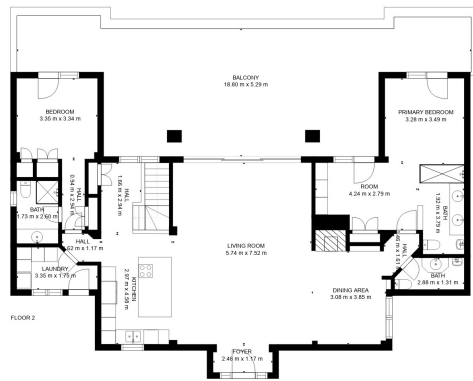

GROSS INTERNAL AREA
 FLOOR 1: 128 m², FLOOR 2: 150 m²
 EXCLUDED AREAS: , PATIO: 54 m²
 BALCONY: 77 m²
 TOTAL: 278 m²

GROSS INTERNAL AREA
FLOOR 1: 128 m², FLOOR 2: 150 m²
EXCLUDED AREAS: , PATIO: 54 m²
BALCONY: 77 m²

GROSS INTERNAL AREA
 FLOOR 1: 128 m², FLOOR 2: 150 m²
 EXCLUDED AREAS: , PATIO: 54 m²
 BALCONY: 77 m²