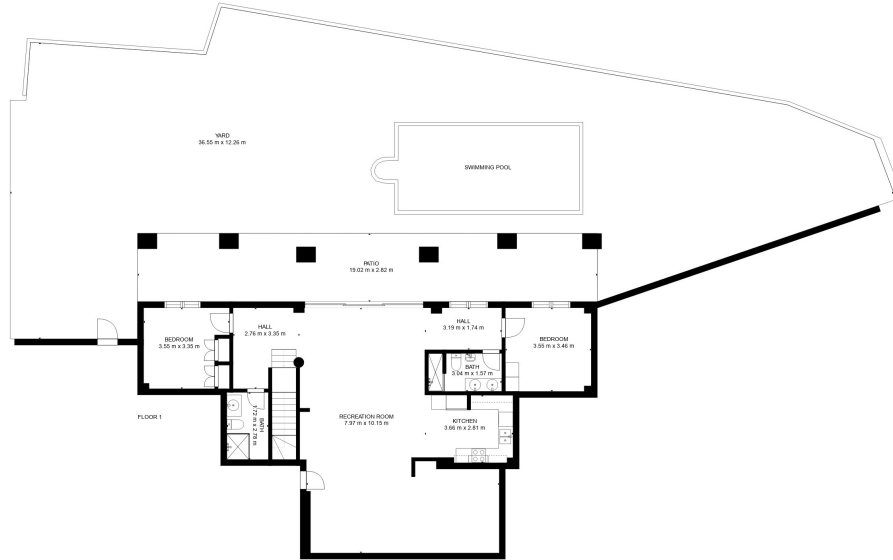

GROSS INTERNAL AREA
 FLOOR 1: 128 m², FLOOR 2: 150 m²
 EXCLUDED AREAS: , PATIO: 54 m²
 BALCONY: 77 m²
 TOTAL: 278 m²

GROSS INTERNAL AREA
FLOOR 1: 128 m², FLOOR 2: 150 m²
EXCLUDED AREAS: , PATIO: 54 m²
BALCONY: 77 m²

GROSS INTERNAL AREA
 FLOOR 1: 128 m², FLOOR 2: 150 m²
 EXCLUDED AREAS: , PATIO: 54 m²
 BALCONY: 77 m²