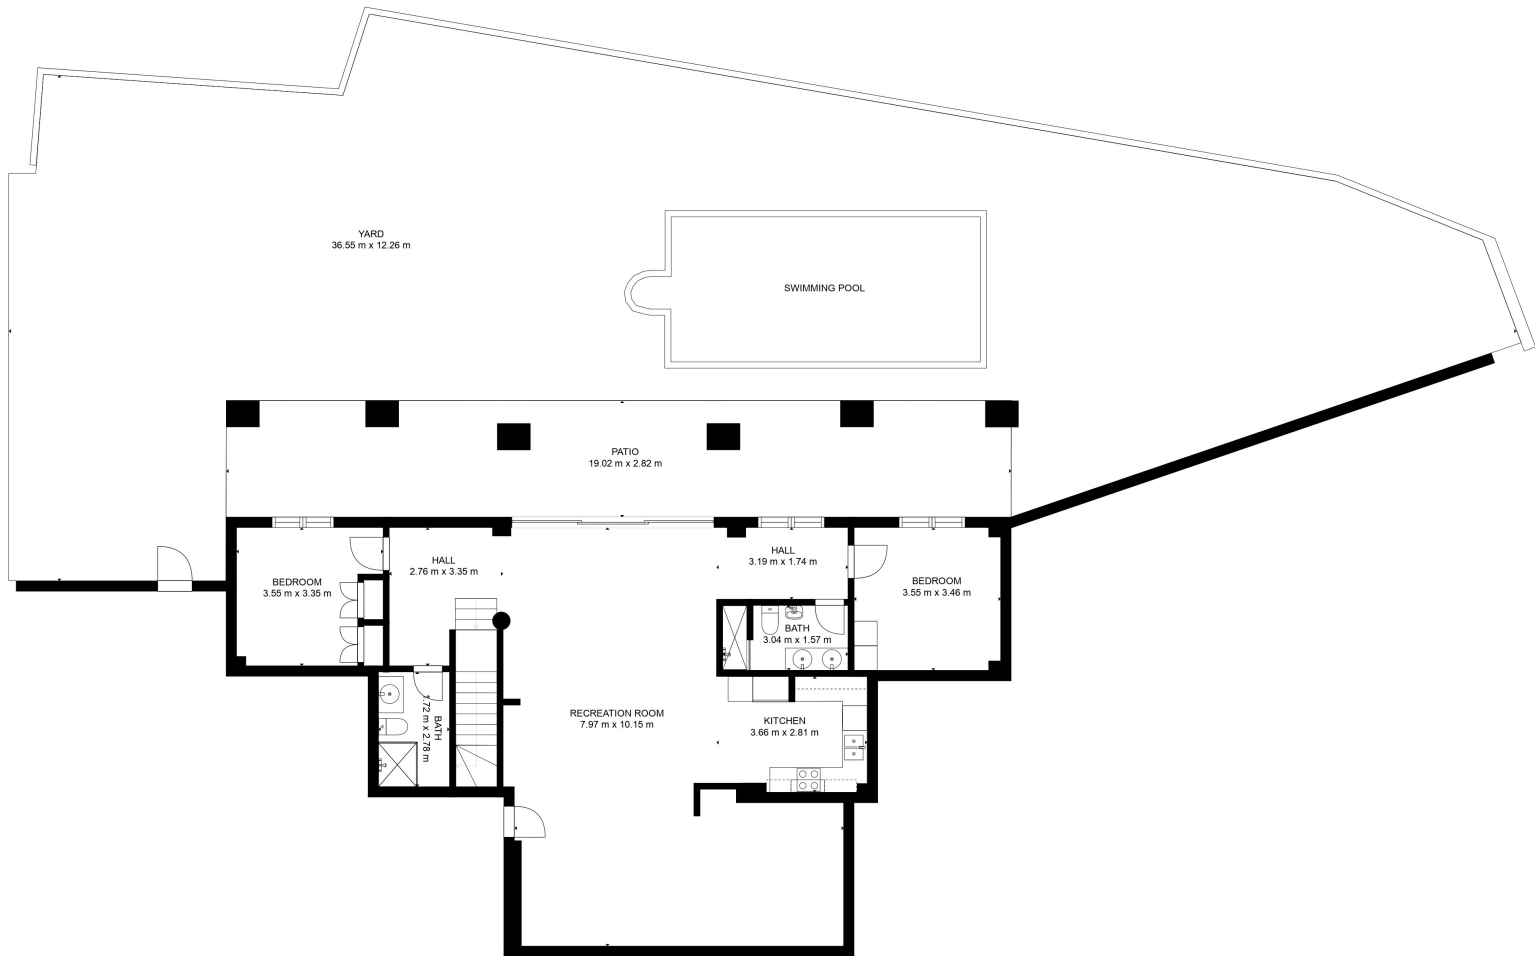

GROSS INTERNAL AREA
 FLOOR 1: 128 m², FLOOR 2: 150 m²
 EXCLUDED AREAS: , PATIO: 54 m²
 BALCONY: 77 m²
 TOTAL: 278 m²

GROSS INTERNAL AREA
FLOOR 1: 128 m², FLOOR 2: 150 m²
EXCLUDED AREAS: , PATIO: 54 m²
BALCONY: 77 m²

GROSS INTERNAL AREA
 FLOOR 1: 128 m², FLOOR 2: 150 m²
 EXCLUDED AREAS: , PATIO: 54 m²
 BALCONY: 77 m²