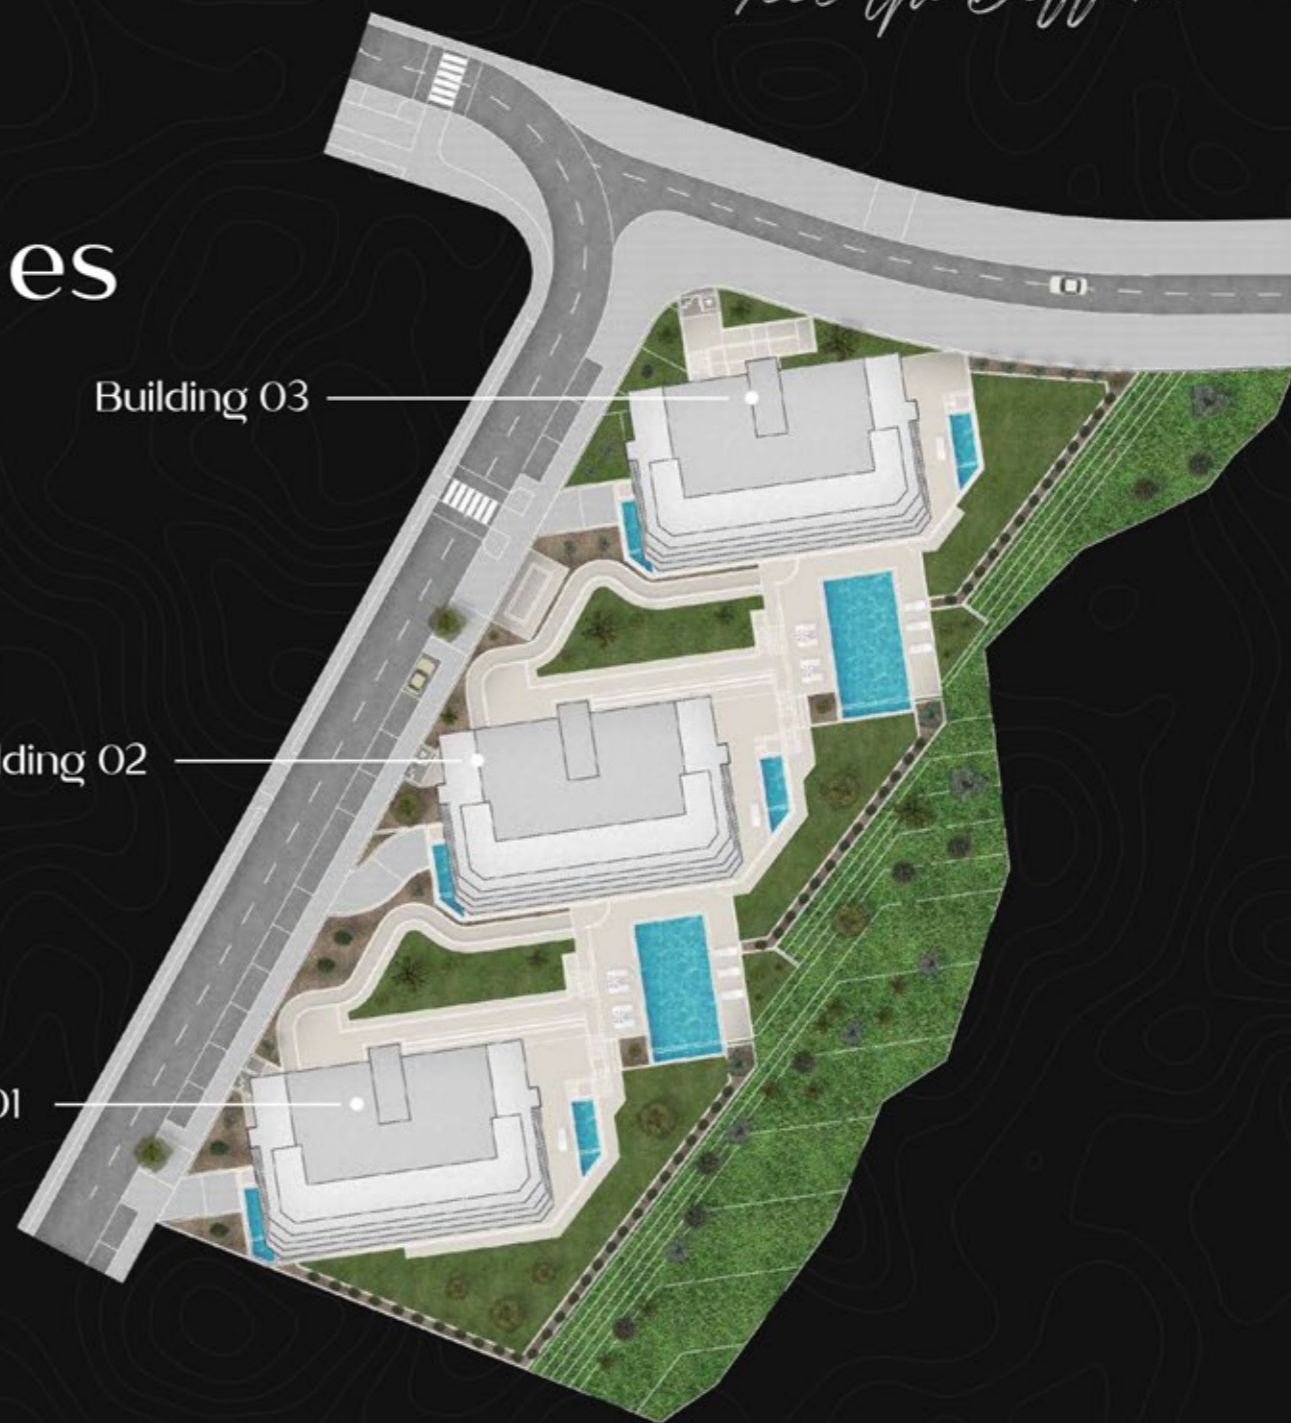

Feel the Difference

PHASE 02

33 New exclusive homes

3 iconic buildings
Avant-garde Design
Large terraces
South orientation

- 3 penthouses with 3 bedrooms / 2 bathrooms
- 3 penthouses with 2 bedrooms / 2 bathrooms
- 12 homes with 3 bedrooms / 2 bathrooms
- 9 homes with 2 bedrooms / 2 bathrooms
- 6 garden villas with 3 bedrooms / 2 bathrooms

- Spacious and light-filled rooms
- Homes with panoramic views of the Mediterranean Sea
- Underground parking and storage rooms
- Pools with sea views
- Gym & Sauna
- Mediterranean gardens
- Large green areas
- Gated complex with code access and video surveillance

Building 01

Building 02

Building 03