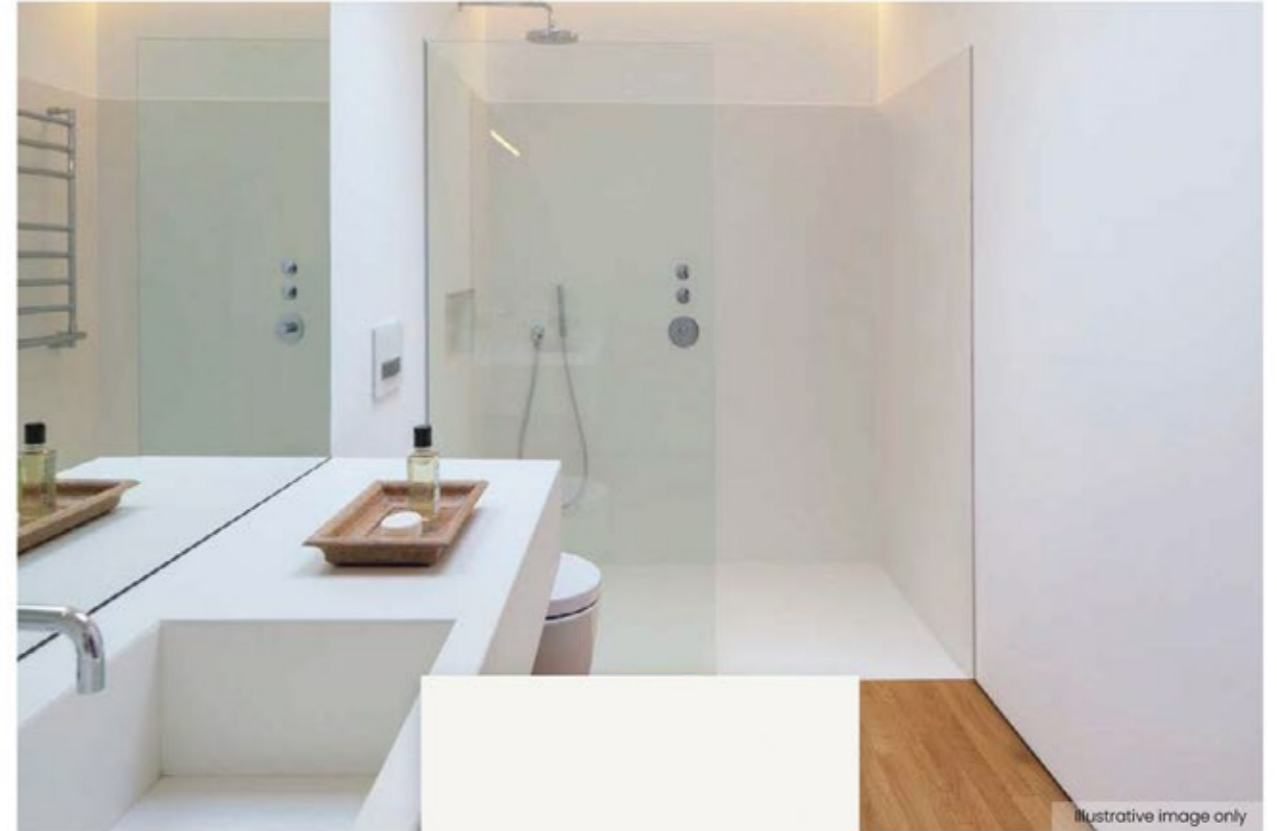

FLOORING AND TILING

Bathrooms

Just White

Format Floor: 1500x750

Format Tiling: 1100x Floor to ceiling

The cleanliness and purity of a white matte, combined with naturalness and unsurpassed technical characteristics of Neolith. The new Just White model combines all the above.