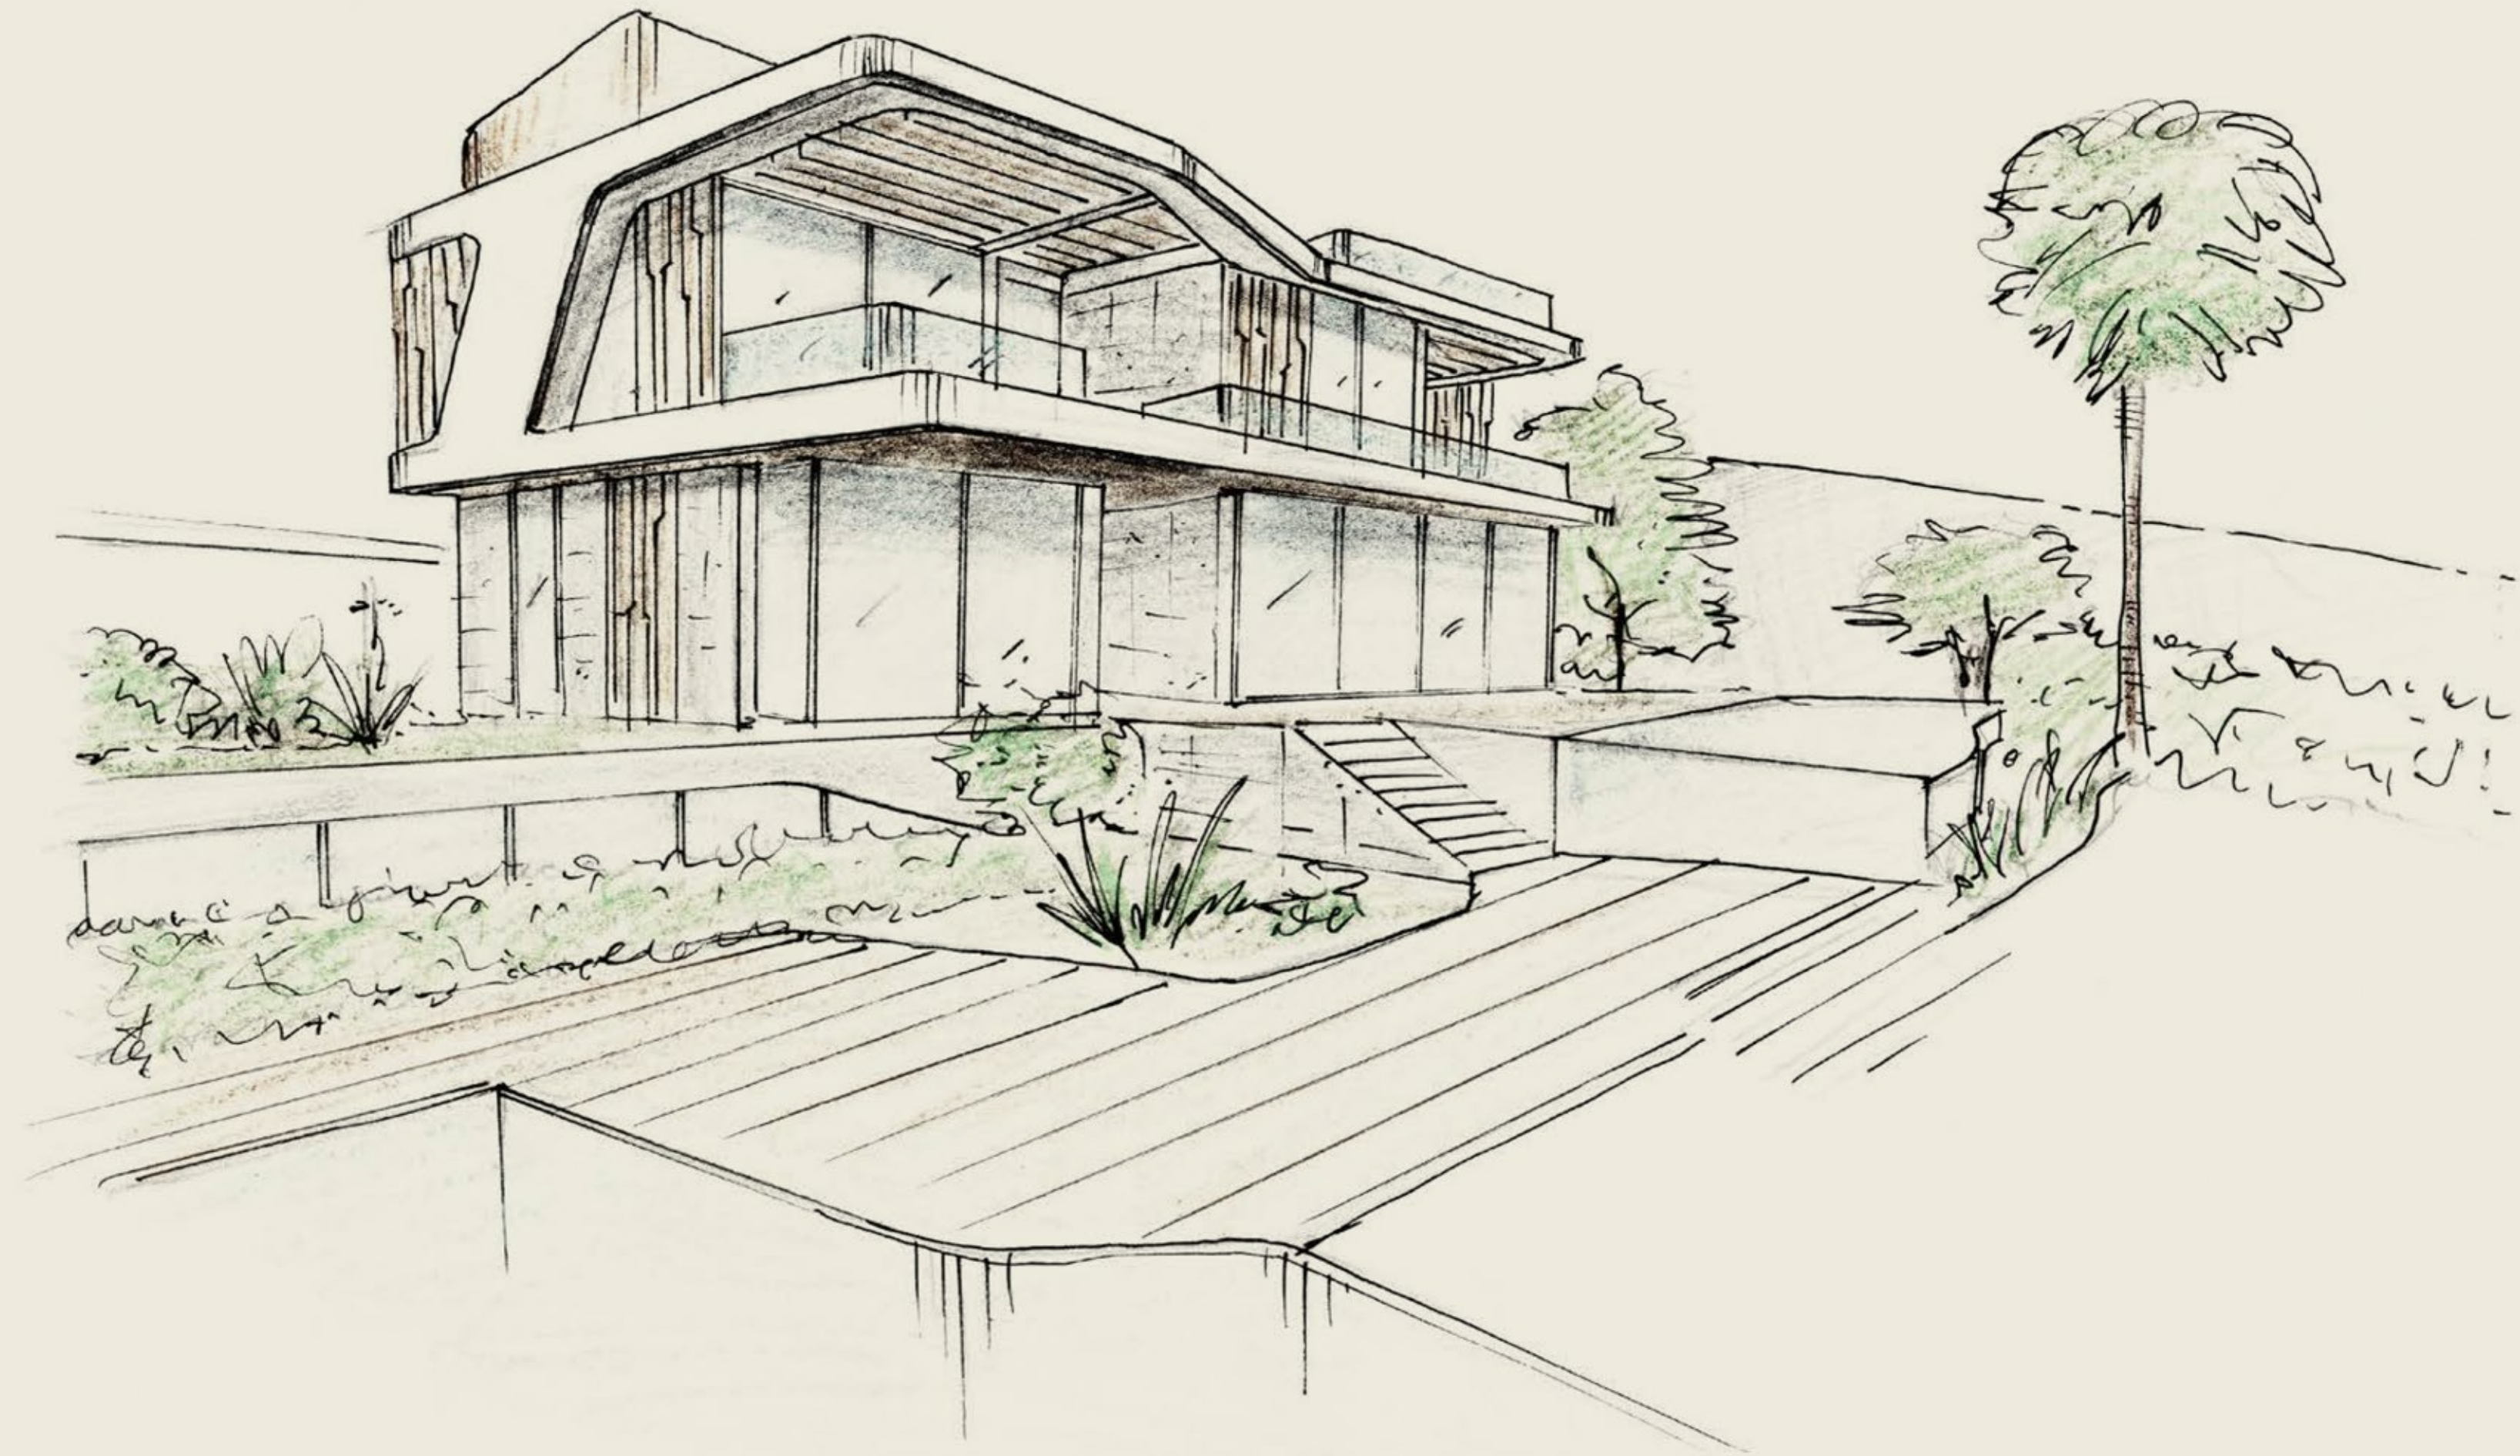

T/ERRA VIVA

DARGLOBAL

ESMERALDA VILLAS

4-BEDROOM RESIDENCES

BENAHAVÍS,
COSTA DEL SOL

DESIGN INSPIRED BY
AUTOMOBILI LAMBORGHINI

T/ERRA V/IVA

DARGLOBAL

Tierra Viva Benahavís – Costa Del Sol, is an exclusive residential community of luxury villas, with design inspired by Automobili Lamborghini.

SPECIFICATIONS

All villas come with concrete boundary walls, double glazed windows, cooling and heating system, leveled and graded outdoor spaces, precast concrete pavers on driveway and parking.