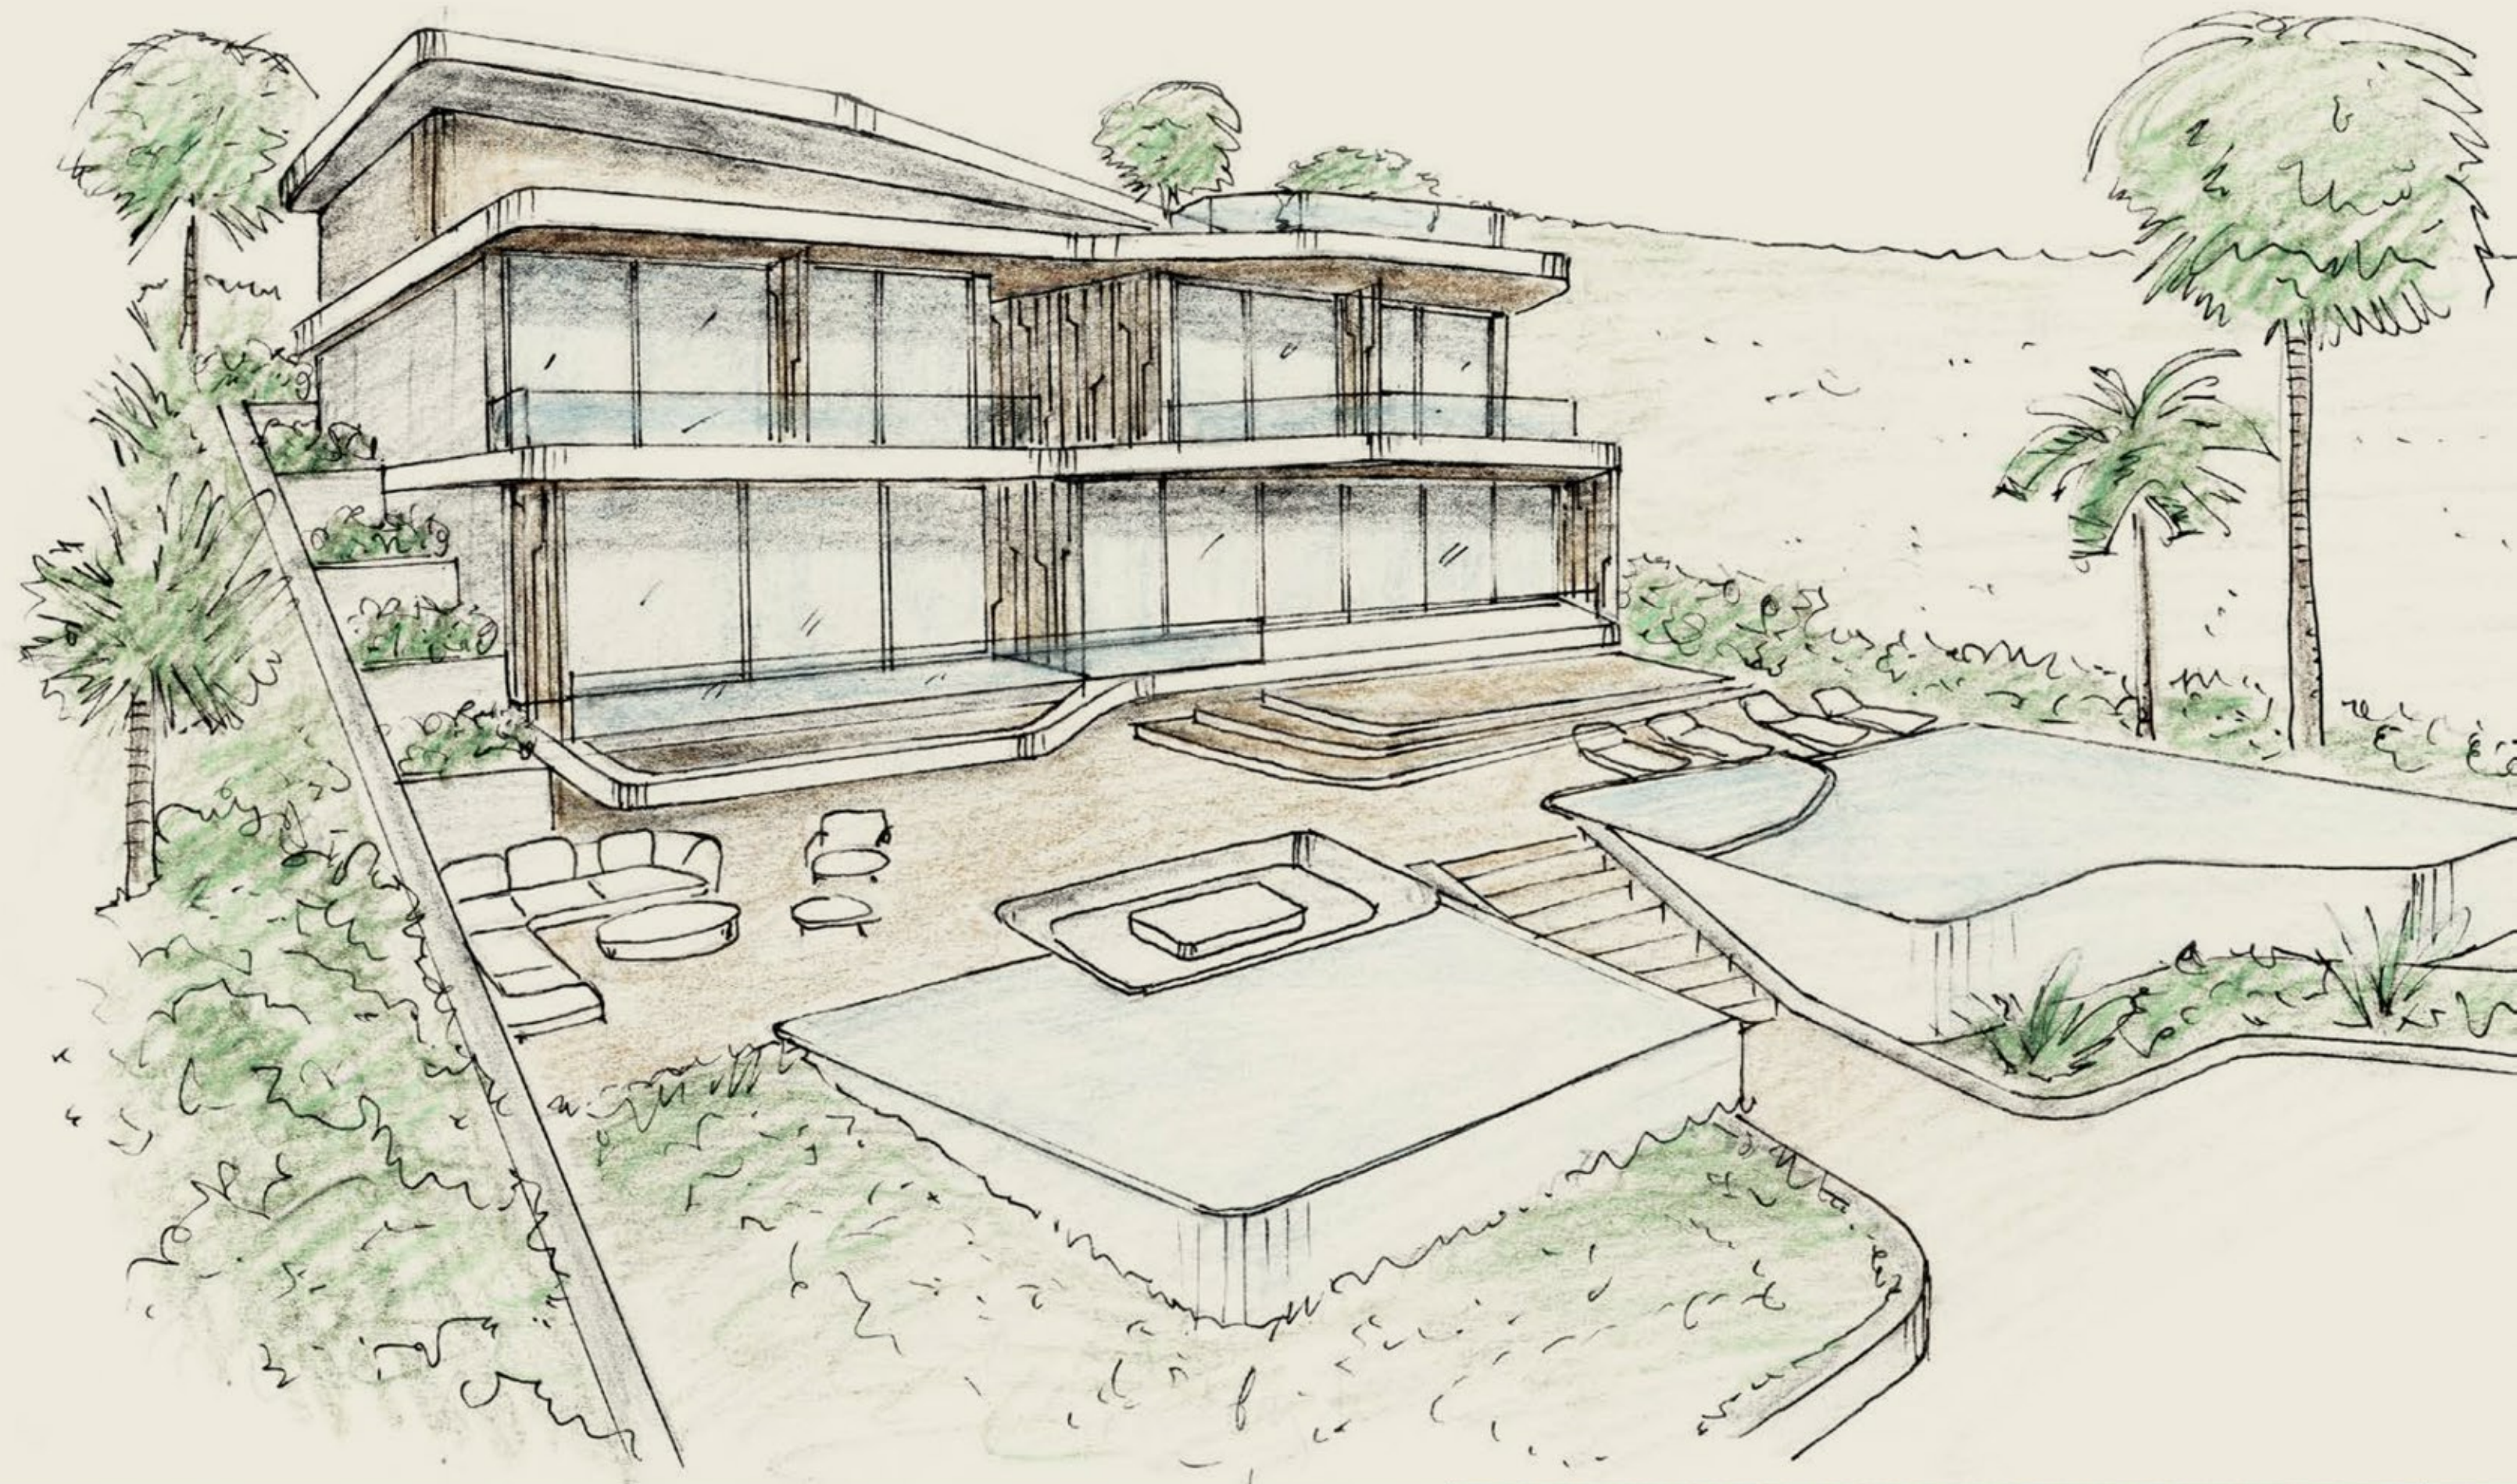

T/ERRA V/VA

ZAFIRO
VILLAS

5-BEDROOM RESIDENCES

BENAHAVÍS,
COSTA DEL SOL

DESIGN INSPIRED BY
AUTOMOBILI LAMBORGHINI

T/ERRA V/IVA

DARGLOBAL

Tierra Viva Benahavís – Costa Del Sol, is an exclusive residential community of luxury villas, with design inspired by Automobili Lamborghini.

SPECIFICATIONS

All villas come with concrete boundary walls, double glazed windows, cooling and heating system, leveled and graded outdoor spaces, precast concrete pavers on driveway and parking.

Each villa features an exquisite pool and beautifully crafted hardscape.