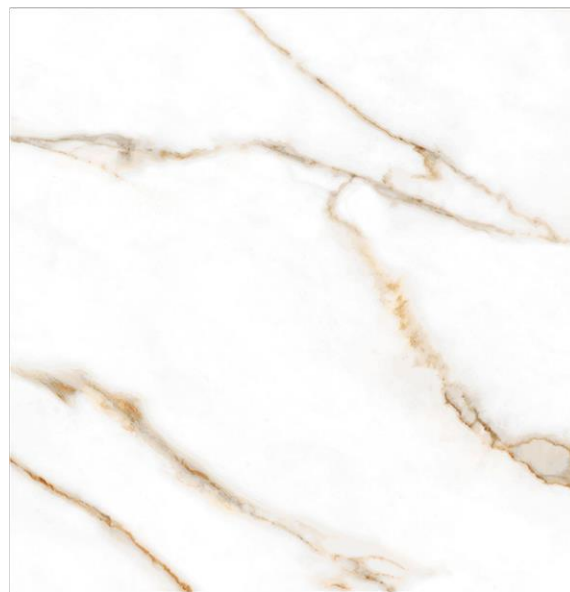

REVESTIMIENTO BAÑO PRINCIPAL

ZONA DE DUCHA PARED PRINCIPAL

PORCELANICO RECTIFICADO
GUNNI & TRENTINO "GEO BRERA"
ACABADO PULIDO 90 x 90 CM