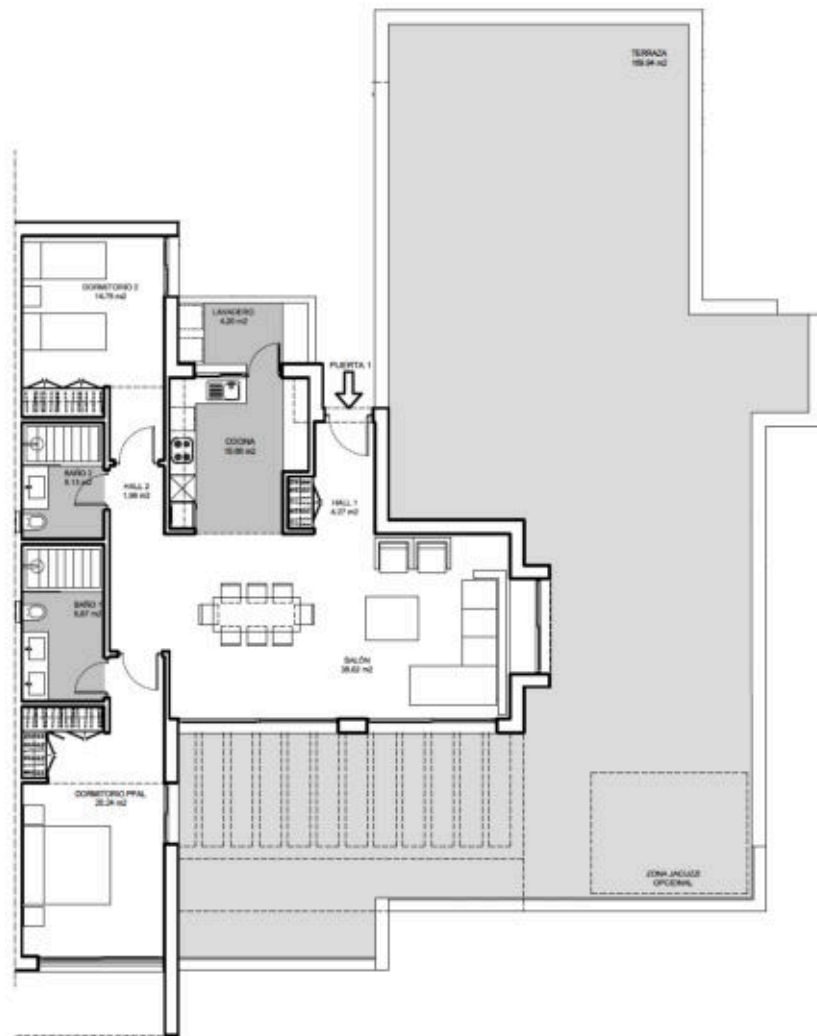

Discover modern luxury living in this breathtaking 2-bedroom penthouse, nestled in the heart of Estepona's prestigious Las Mesas neighborhood. With panoramic views and over 150 square metres of internal living space, this brand new penthouse sets a new standard for contemporary coastal living.

Scenic 4-2-1

E S T E P O N A

Scenic 4-2-1
ESTEPONA

Scenic 4-2-1
ESTEPONA

Scenic 4-2-1
ESTEPONA

Scenic 4-2-1
ESTEPONA

Scenic 4-2-1
ESTEPONA

Scenic 4-2-1
ESTEPONA

Scenic 4-2-1
ESTEPONA

Scenic 4-2-1
ESTEPONA

Scenic 4-2-1
ESTEPONA

Scenic 4-2-1

E S T E P O N A