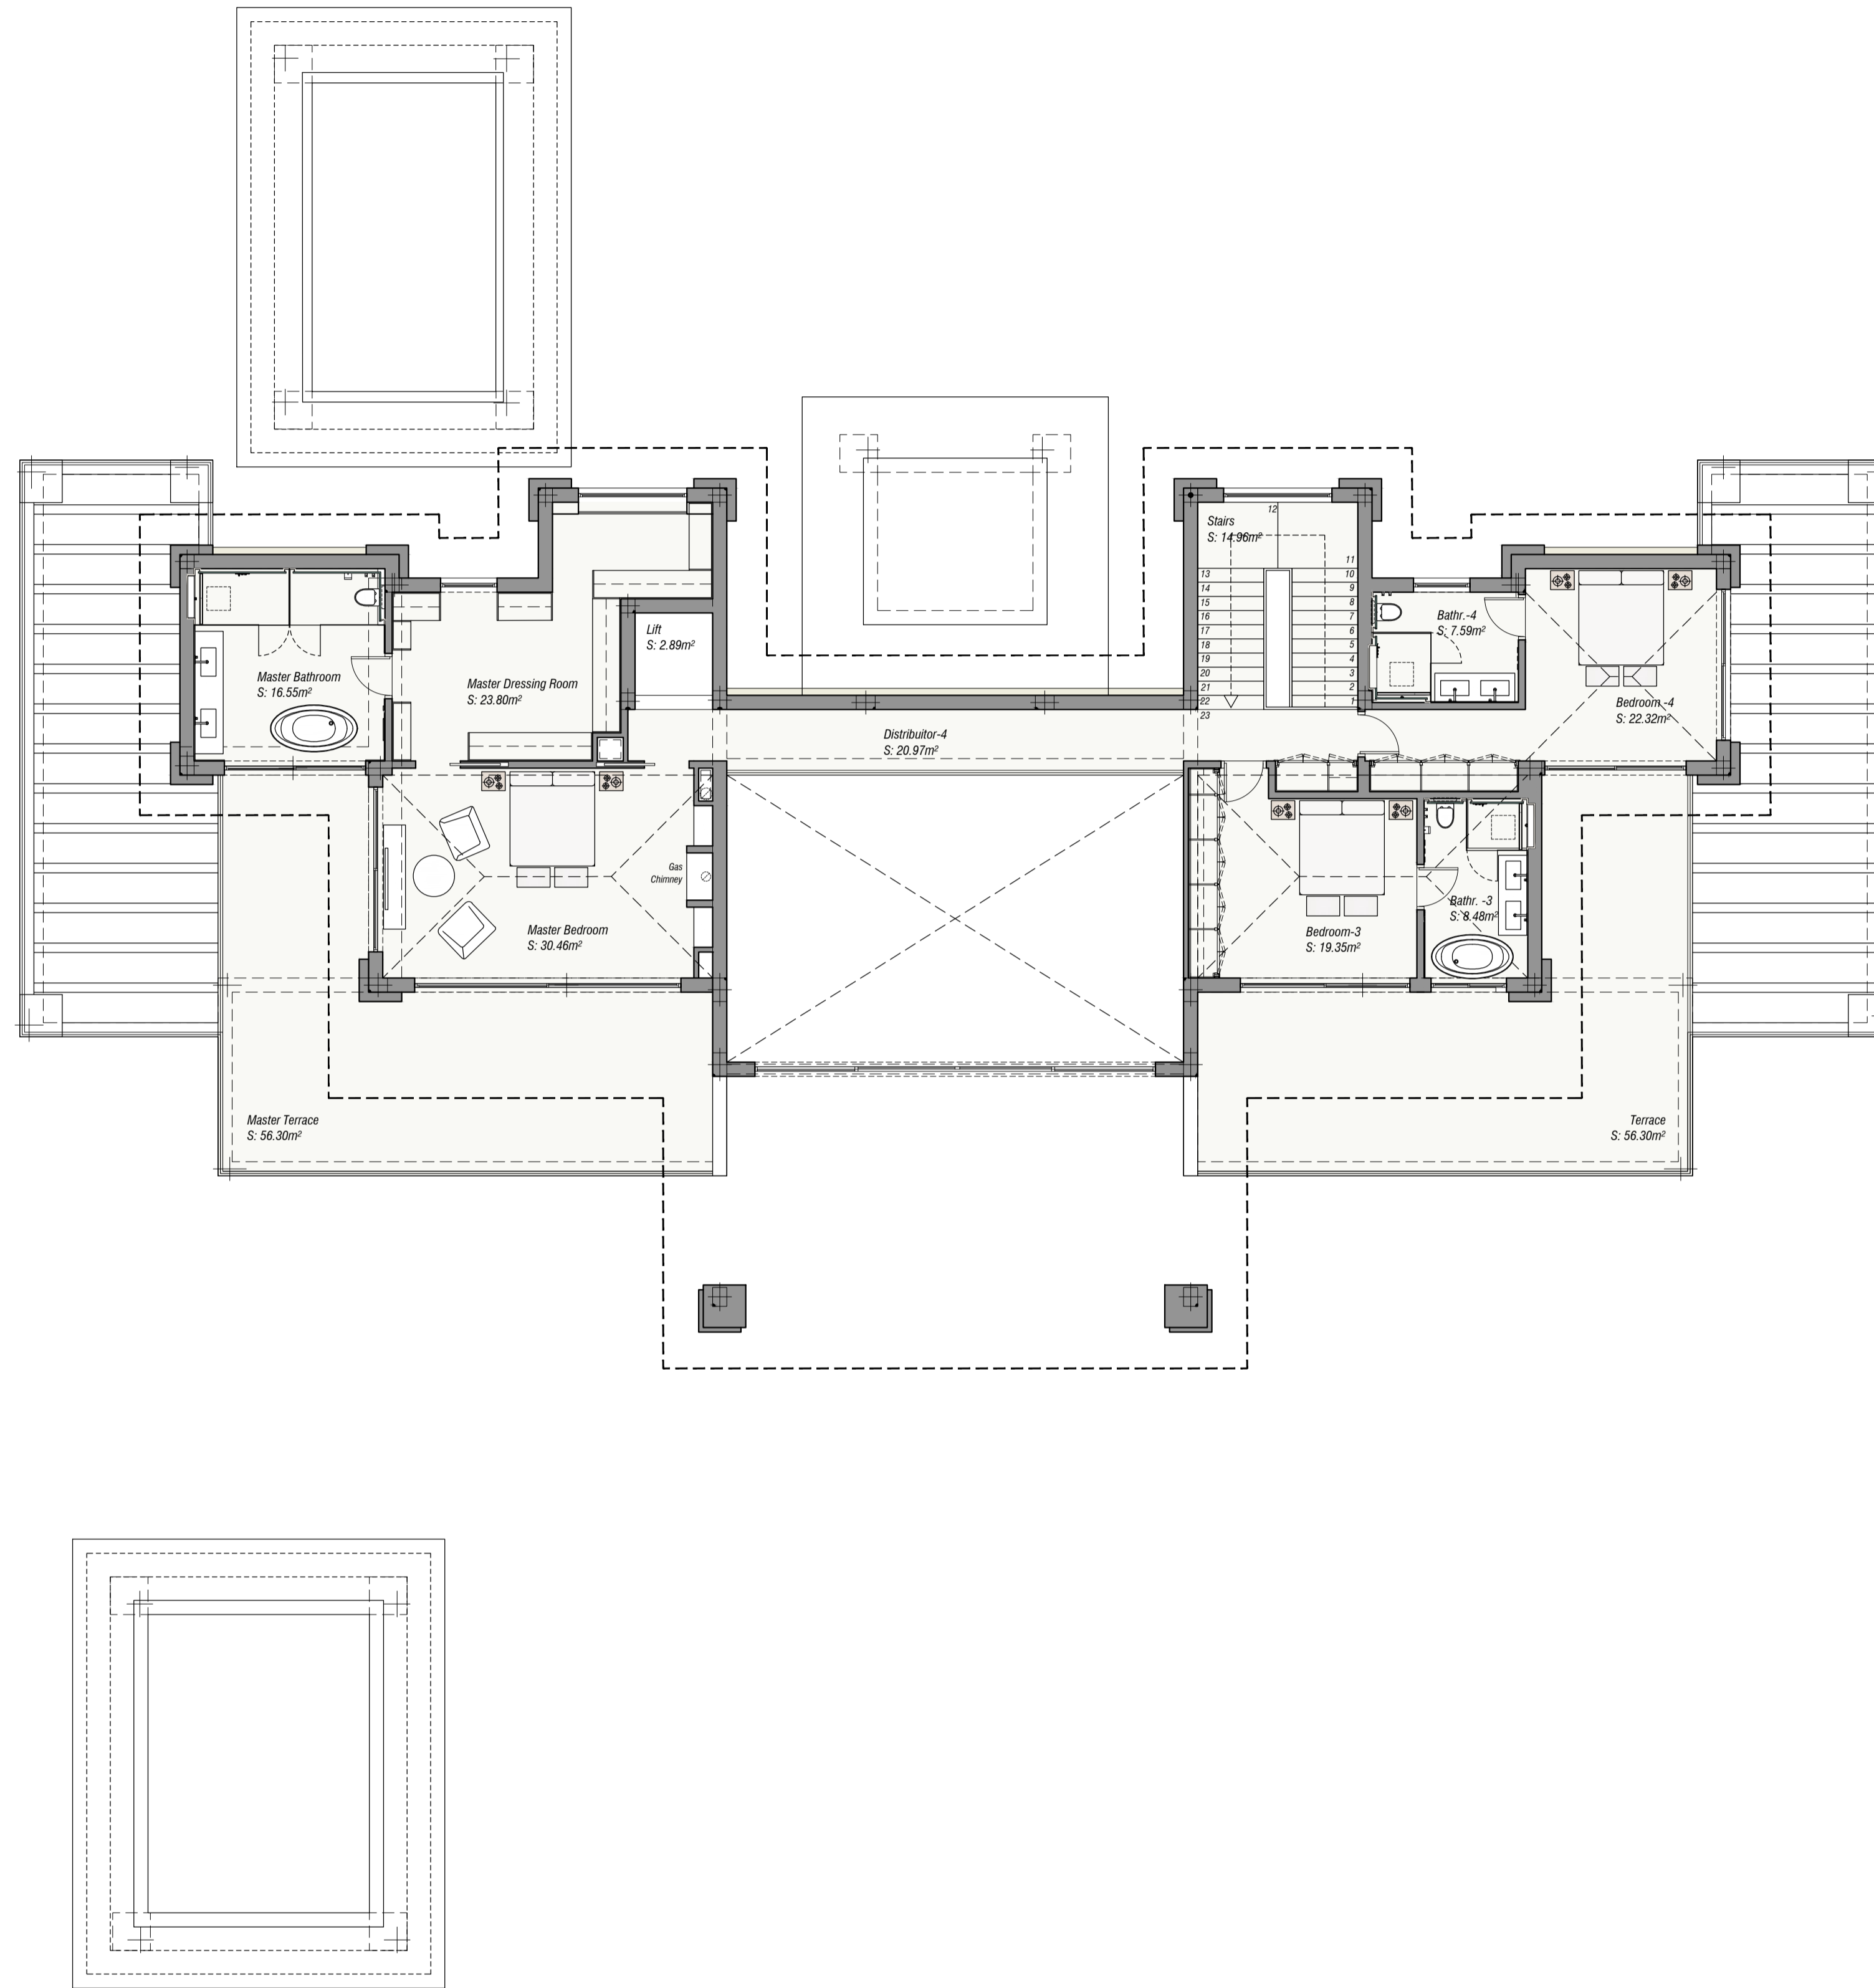

This document is for information only. The areas and measurements shown are approximate and may be modified for technical reasons and/or administrative issues. All furniture shown is for illustrative purposes.

VILLA ZAGALETA G-2

BASEMENT PLANTA SÓTANO

This document is for information only. The areas and measurements shown are approximate and may be modified for technical reasons and/or administrative issues. All furniture shown is for illustrative purposes.

VILLA ZAGALETA G-2

GROUND FLOOR PLANTA BAJA

This document is for information only. The areas and measurements shown are approximate and may be modified for technical reasons and/or administrative issues. All furniture shown is for illustrative purposes.

VILLA ZAGALETA G-2

UPPER FLOOR
PLANTA ALTA

This document is for information only. The areas and measurements shown are approximate and may be modified for technical reasons and/or administrative issues. All furniture shown is for illustrative purposes.