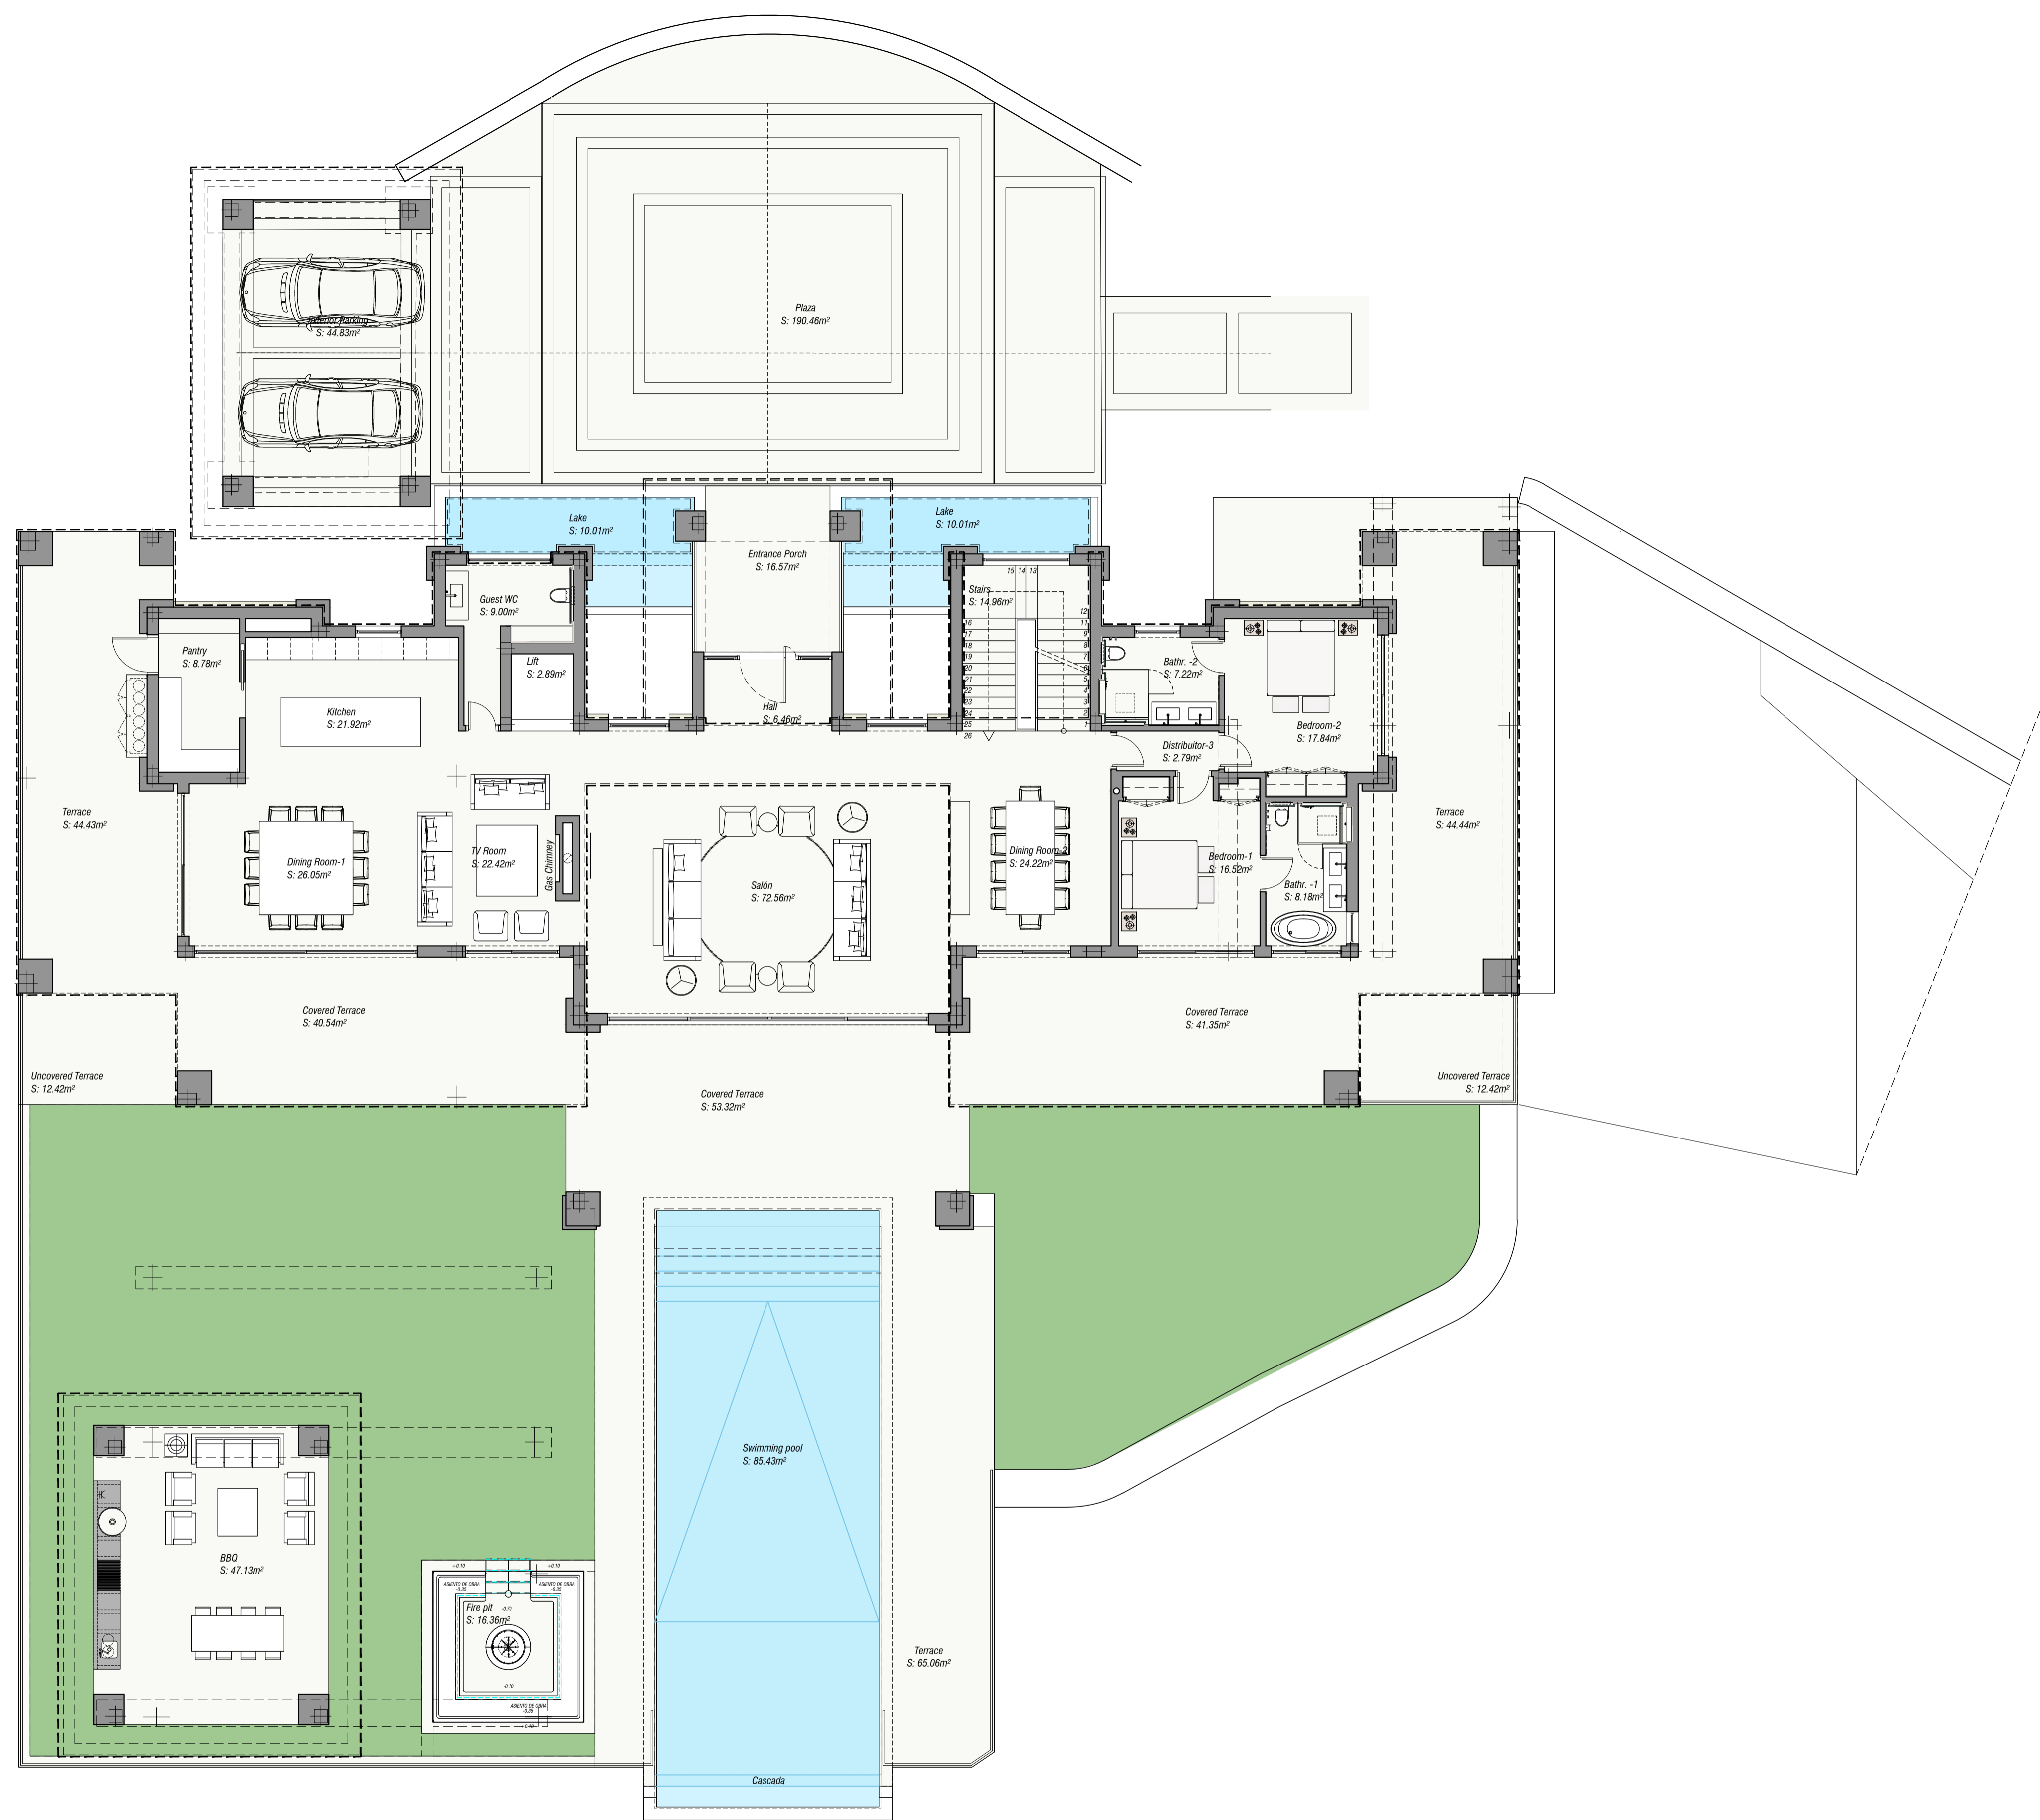

This document is for information only. The areas and measurements shown are approximate and may be modified for technical reasons and/or administrative issues. All furniture shown is for illustrative purposes.

VILLA ZAGALETA G-2

BASEMENT PLANTA SÓTANO

This document is for information only. The areas and measurements shown are approximate and may be modified for technical reasons and/or administrative issues. All furniture shown is for illustrative purposes.

VILLA ZAGALETA G-2

GROUND FLOOR PLANTA BAJA

This document is for information only. The areas and measurements shown are approximate and may be modified for technical reasons and/or administrative issues. All furniture shown is for illustrative purposes.

VILLA ZAGALETA G-2

UPPER FLOOR
PLANTA ALTA

This document is for information only. The areas and measurements shown are approximate and may be modified for technical reasons and/or administrative issues. All furniture shown is for illustrative purposes.