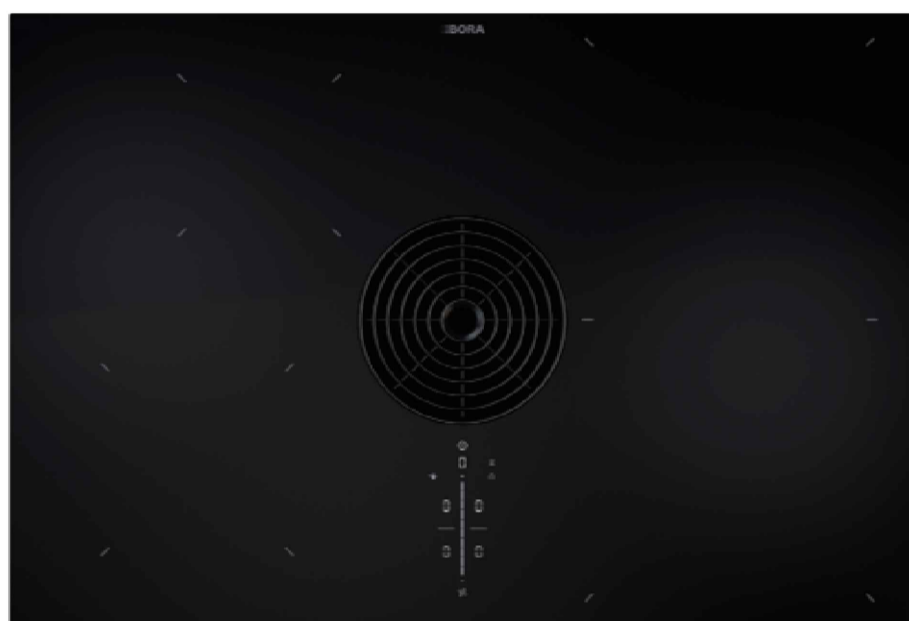

HOB + EXTRACTION

BRAND Bora
MODEL M PURE
REFERENCE xxx
FINISH xxx