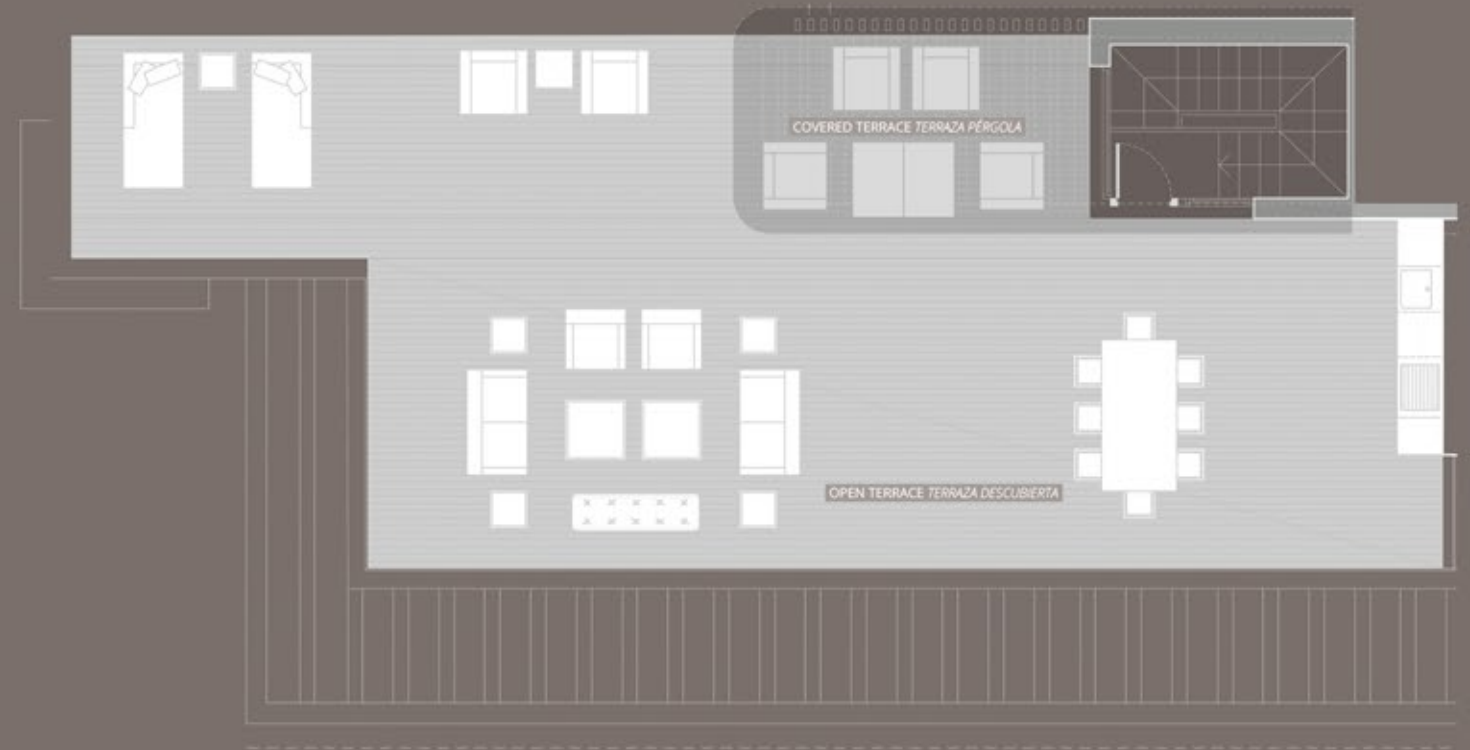

PENTHOUSE *ÁTICO*

PENTHOUSE

SOLARIUM

SCALE ESCALA

0M 1M 2M 3M 4M 5M

GARDEN FLOOR PLANTA JARDÍN

BASEMENT FLOOR

GARDEN FLOOR