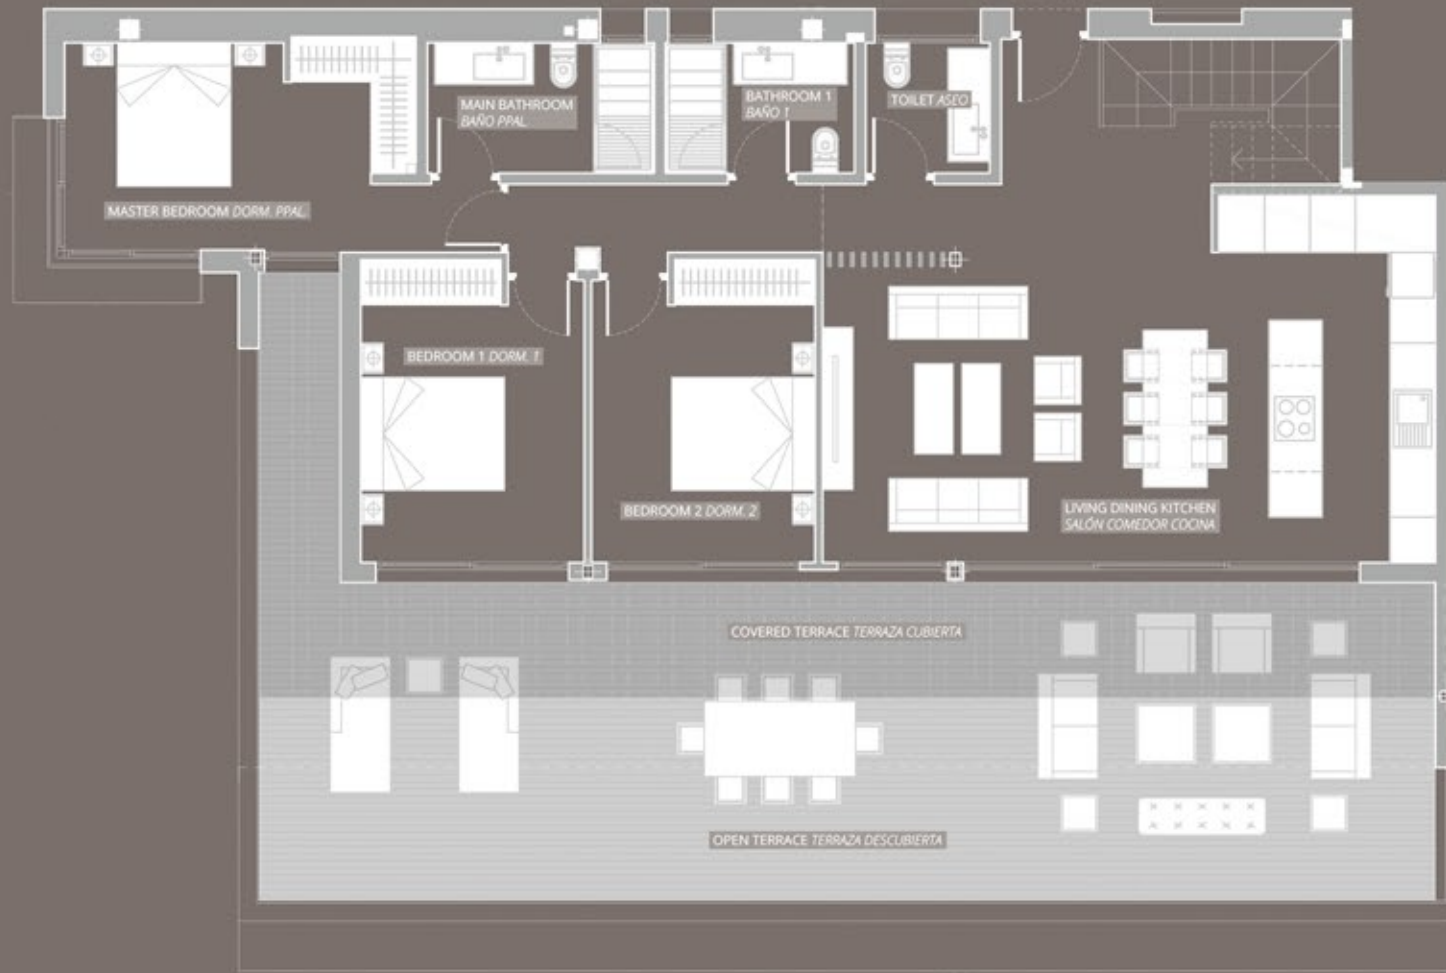

PENTHOUSE *ÁTICO*

PENTHOUSE

SOLARIUM

SCALE ESCALA

0M 1M 2M 3M 4M 5M

GARDEN FLOOR PLANTA JARDÍN

BASEMENT FLOOR

GARDEN FLOOR