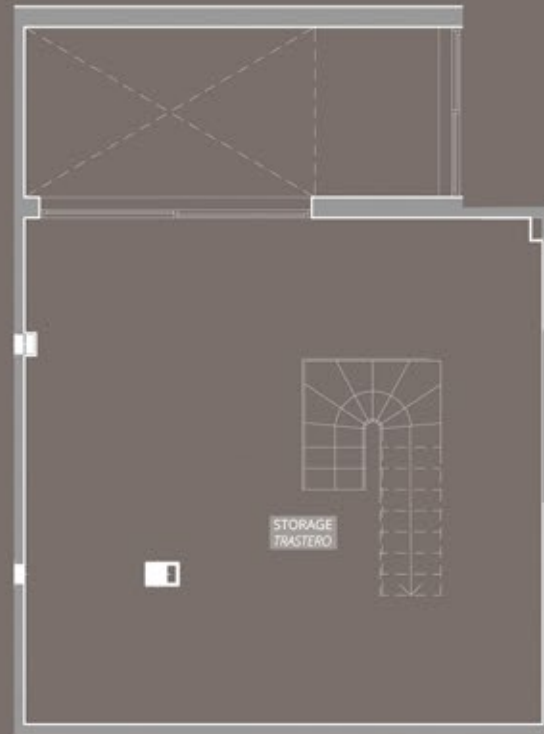

ACCESS FLOOR PLANTA ACCESO

BASEMENT FLOOR